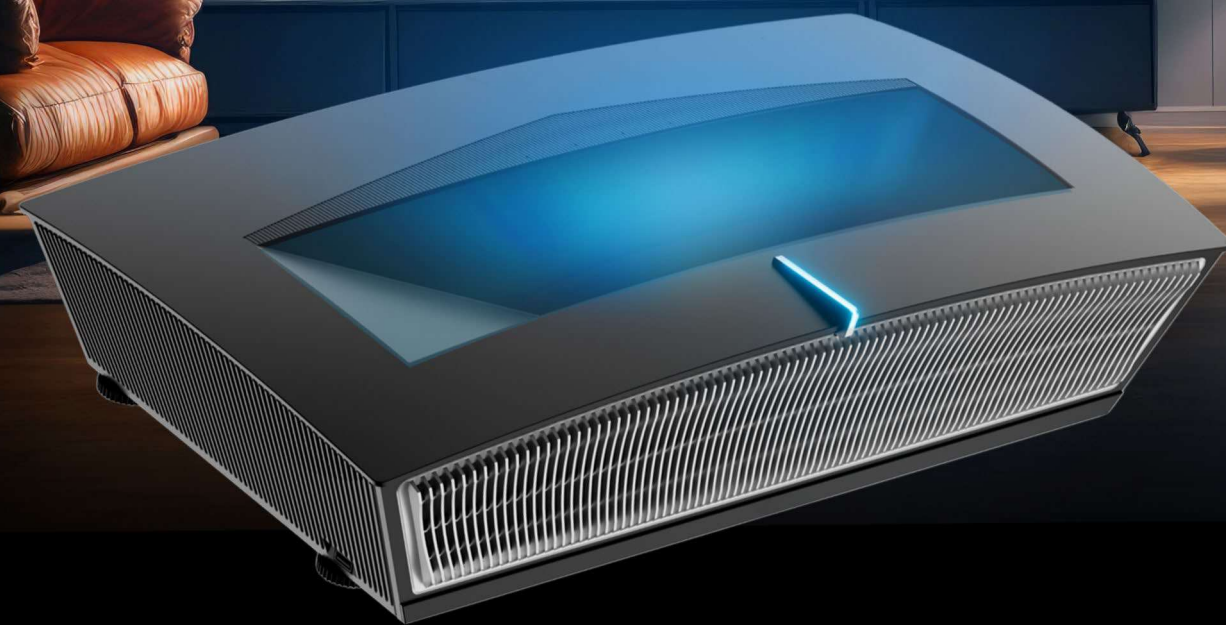

DreamVision
We dream! We hope! We can!

Ultra Pro-X

R9202511

androidtv

MEMC

HDR10

RGB Laser

110% BT 2020

HLG

3000 Lumens

www.Dreamvision.net