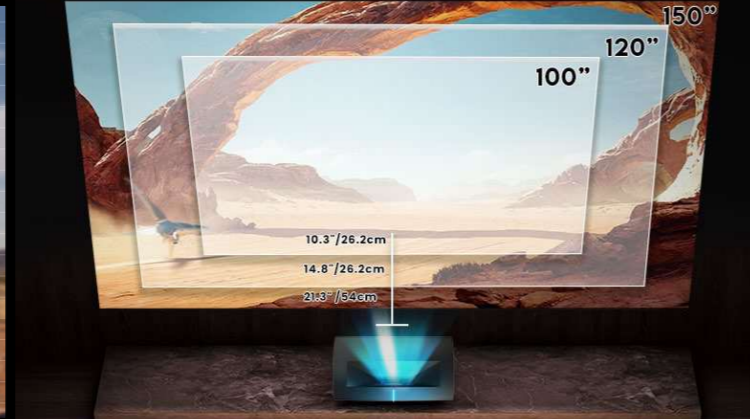

HLG

3000 Lumens

www.Dreamvision.net

A NEW GENERATION OF LASER TVS

4K vs 1080P

ULTRA SHORT THROW

3000 ANSI LUMENS

Not Necessary To Close The Curtains In The Daytime.

LASER LIGHT SOURCE

Based on RGB Three-Color LDs.

PRODUCT SPECIFICATION

DISPLAY

Product Classification	Laser TV
Display Technique	DLP
Display Chip	0.47" DMD
Throw Ratio	0.25
Eye Protection	Yes
Luminance	3000 ANSI Lumens
Contrast	1600:1
Standard Resolution	3840 x 2160 (4K)
Compatible Resolution	2K/4K
Refresh Rate	60 Hz
Gamut	110%BT.2020

Noise Level	< 30dB
Power	AC100-240V

WEIGHT AND DIMENSIONS

Dimensions	63.6*34.5*15.8cm
Weight	12kg

DreamVision
We dream! We hope! We can!

Paris, France

©2025 Dreamvision Ltd