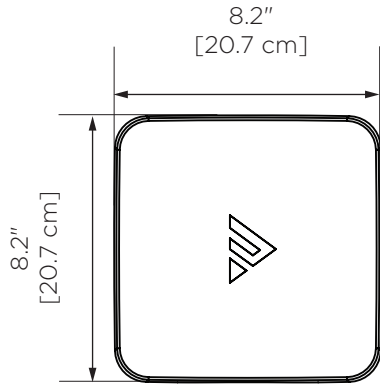

802.11AC 4x4 Wave 2 Access Point and In-Ceiling Mount Bracket

SKU: WA-4200, ICBKT-WA-4200

WA-4200

ICBKT-WA-4200 (sold separately)