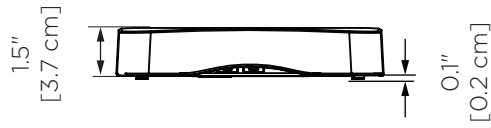

802.11AC 4x4 Wave 2 Access Point and In-Ceiling Mount Bracket

SKU: WA-4200, ICBKT-WA-4200

WA-4200

ICBKT-WA-4200 (sold separately)