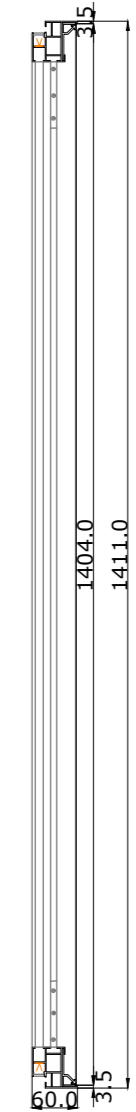

01 BLUEPRINT- CSB-HALO-EDGE-2.5 - 1.78

02 ELEVATION A- CSB-HALO-EDGE-2.5 - 1.78

03 SECTION A'A- CSB-HALO-EDGE-2.5 - 1.78

Disclaimer Genesis HTA  
 This project is a technical guideline  
 Genesis HTA is not responsible for the execution  
 Execution should always be by a Certificated partner

COMPANY:  
 Genesis Home Technology Architects  
 www.genesis-tech.eu

CREATED BY:  
 Amanda Cunha and Renato Gomes

QUOTE:  
 -----

REFERENCE:  
 CBS-HALO-EDGE-2.5M-1.78

Company:  
 Cinema Build Systems

BLUEPRINT:  
 CBS-HALO-EDGE-2.5M-2.35

DATE:  
 January 2023

SCALE:  
 1|10

Nº:  
 01