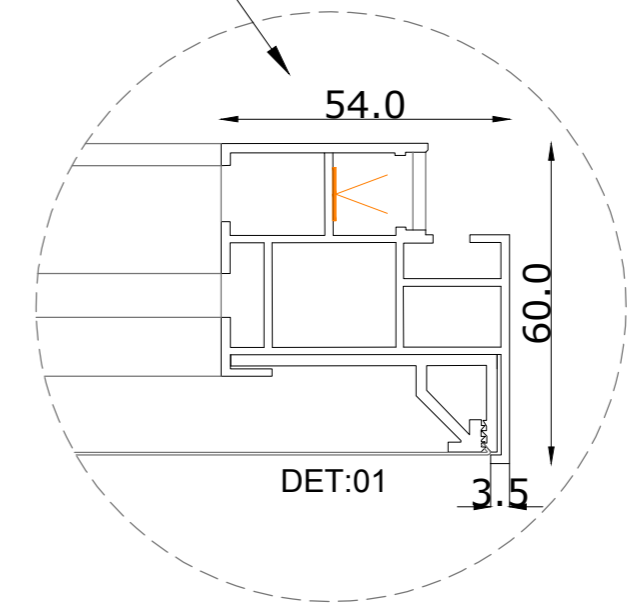

01 BLUEPRINT- CSB-HALO-EDGE-2.5 - 1.78

02 ELEVATION A- CSB-HALO-EDGE-2.5 - 1.78

03 SECTION A'A- CSB-HALO-EDGE-2.5 - 1.78

Disclaimer Genesis HTA  
 This project is a technical guideline  
 Genesis HTA is not responsible for the execution  
 Execution should always be by a Certificated partner

DATE:  
 January 2023

SCALE:  
 1|10

Nº:  
 01