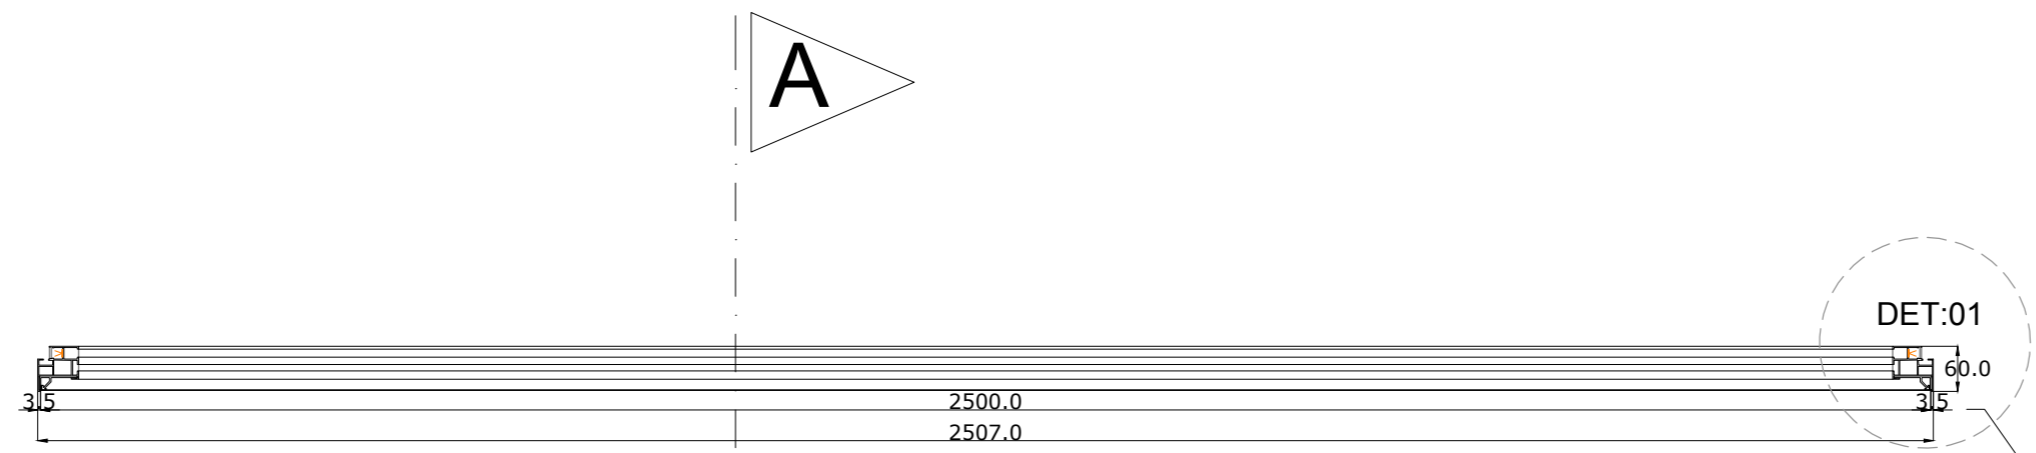

01 BLUEPRINT- CSB-HALO-EDGE-2.5 - 1.78

02 ELEVATION A- CSB-HALO-EDGE-2.5 - 1.78

03 SECTION A'A- CSB-HALO-EDGE-2.5 - 1.78

Disclaimer Genesis HTA  
 This project is a technical guideline  
 Genesis HTA is not responsible for the execution  
 Execution should always be by a Certificated partner

DATE:  
 January 2023

SCALE:  
 1|10

Nº:  
 01