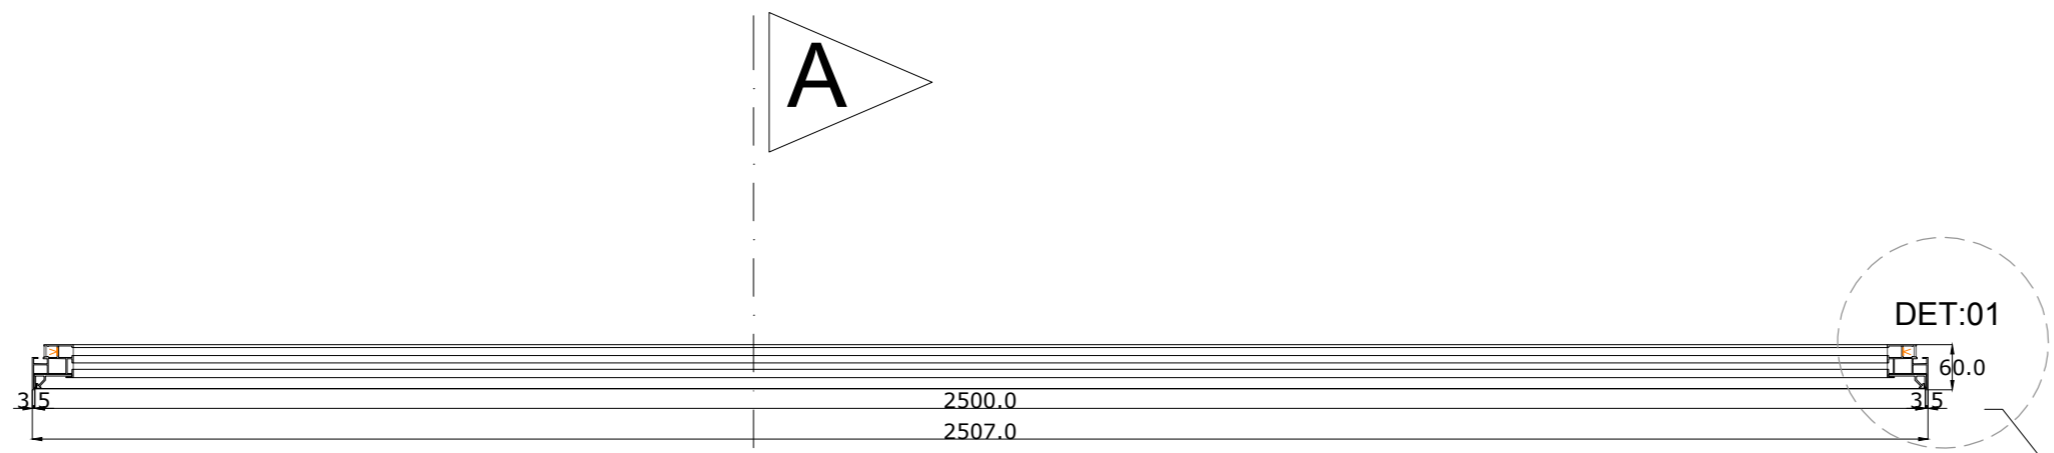

01 BLUEPRINT - CBS-HALO-EDGE-2.5 - 2.35

02 ELEVATION A- CBS-HALO-EDGE-2.5 - 2.35

03 SECTION A'A-CBS-HALO-EDGE-2.5 - 2.35

Disclaimer Genesis HTA
 This project is a technical guideline
 Genesis HTA is not responsible for the execution
 Execution should always be by a Certificated partner

DATE:
 January 2023

SCALE:
 1|10

Nº:
 01