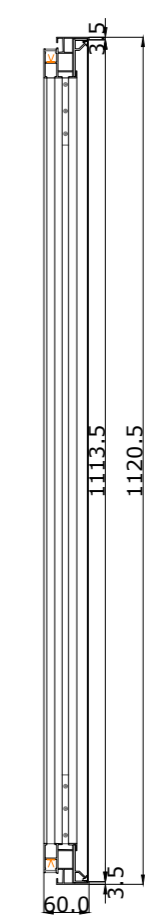

01 BLUEPRINT - CBS-HALO-EDGE-2.5 - 2.35

02 ELEVATION A- CBS-HALO-EDGE-2.5 - 2.35

03 SECTION A'A-CBS-HALO-EDGE-2.5 - 2.35

Disclaimer Genesis HTA
 This project is a technical guideline
 Genesis HTA is not responsible for the execution
 Execution should always be by a Certificated partner

DATE:
 January 2023

SCALE:
 1|10

Nº:
 01