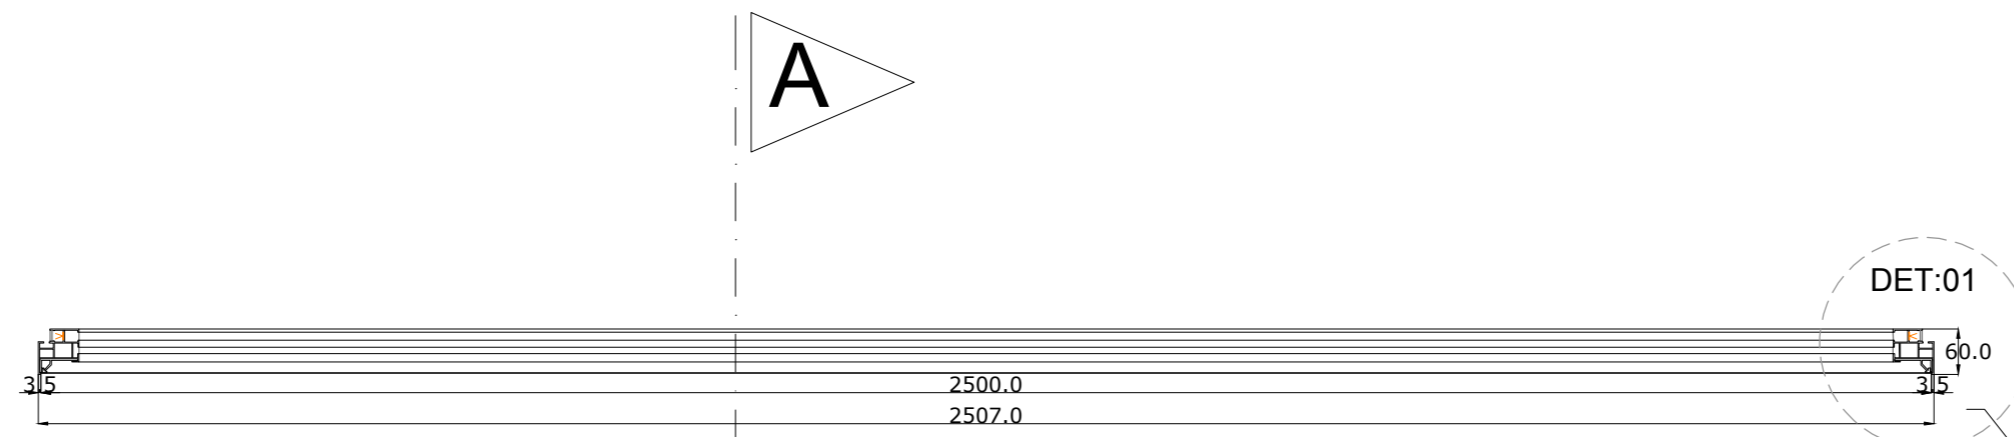

01 BLUEPRINT-CBS-HALO-EDGE-2.5- 2.37

02 ELEVATION A -CBS-HALO-WIDE-2.5 - 2.37

03 SECTION A'A- CBS-HALO-WIDE-2.5 - 2.37

Disclaimer Genesis HTA
This project is a technical guideline
Genesis HTA is not responsible for the execution
Execution should always be by a Certificated partner

DATE:
January 2023

SCALE:
1|10

Nº:
01