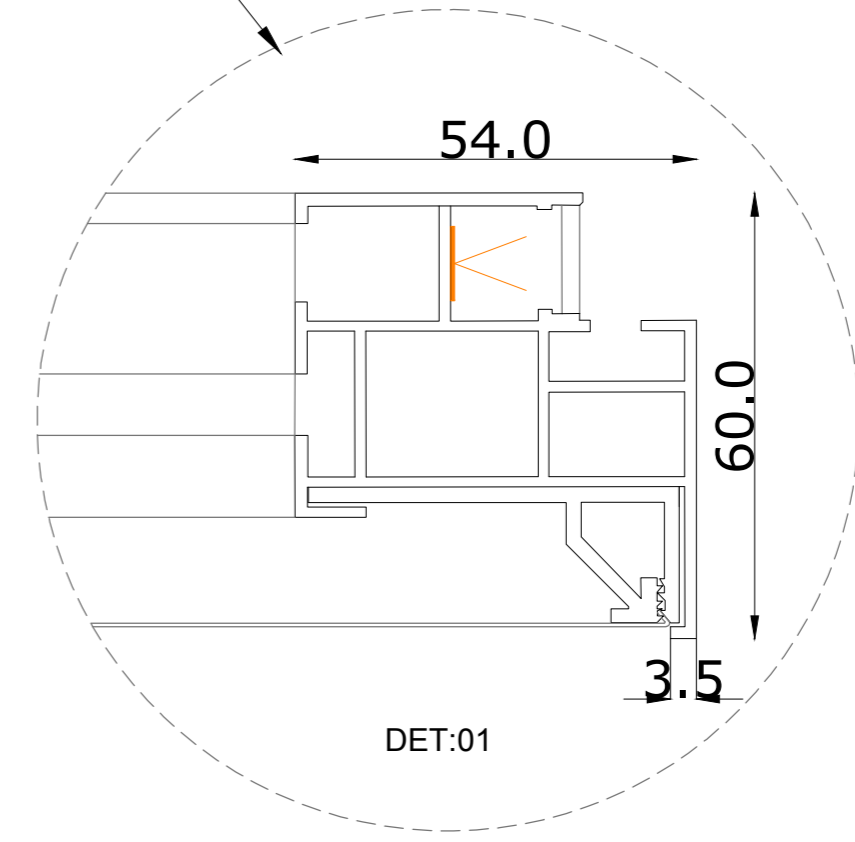

01 BLUEPRINT-CBS-HALO-EDGE-2.5- 2.37

02 ELEVATION A -CBS-HALO-WIDE-2.5 - 2.37

03 SECTION A'A- CBS-HALO-WIDE-2.5 - 2.37

Disclaimer Genesis HTA
This project is a technical guideline
Genesis HTA is not responsible for the execution
Execution should always be by a Certificated partner

DATE:
January 2023

SCALE:
1|10

Nº:
01