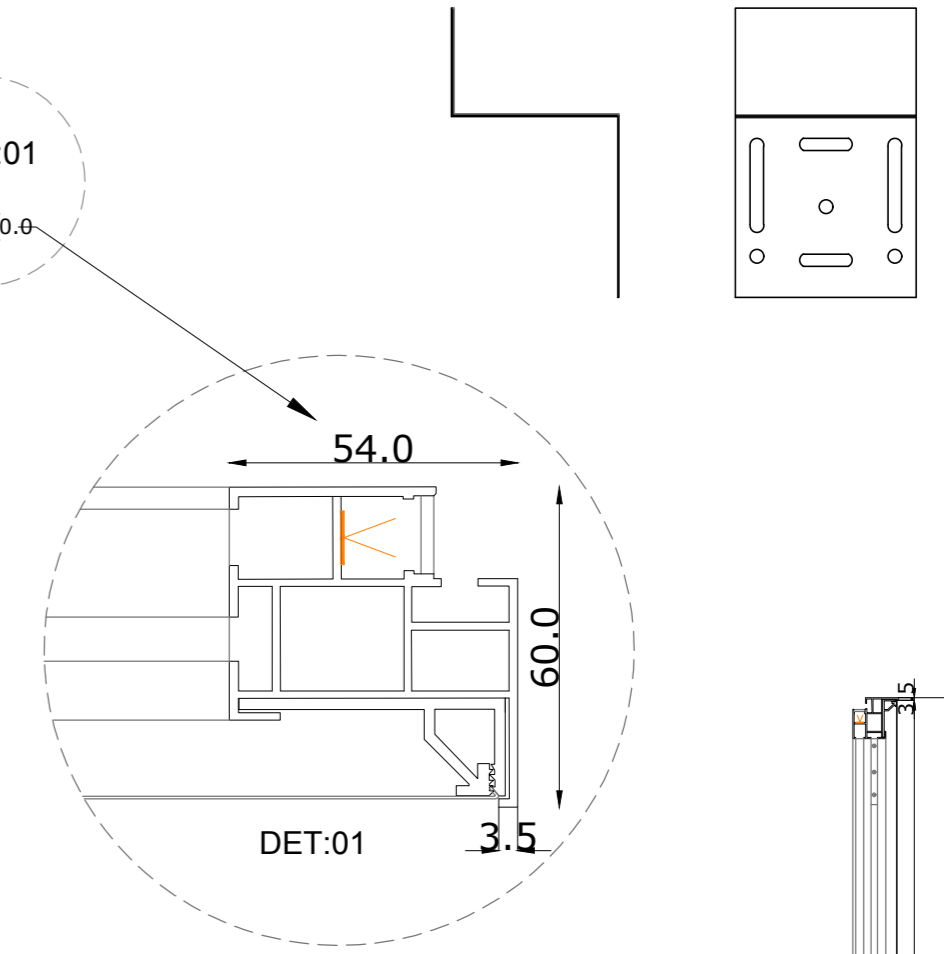

01 BLUEPRINT- CSB-HALO-EDGE-3.5 - 1.78

03 SECTION A'A - CSB-HALO-EDGE-3.5 - 1.78

02 ELEVATION A- CSB-HALO-EDGE-3.5 - 1.78

Disclaimer Genesis HTA
 This project is a technical guideline
 Genesis HTA is not responsible for the execution
 Execution should always be by a Certificated partner

	COMPANY: Genesis Home Technology Architects www.genesis-tech.eu	CREATED BY: Amanda Cunha and Renato Gomes	QUOTE: -----	REFERENCE: CBS-HALO-EDGE-3.5M-1.78	Company: Cinema Build Systems	BLUEPRINT: CBS-HALO-EDGE-3.5M-2.3-51.78	DATE: January 2023	SCALE: 1 10	Nº: 01
--	---	--	-----------------	---------------------------------------	----------------------------------	--	-----------------------	----------------	-----------