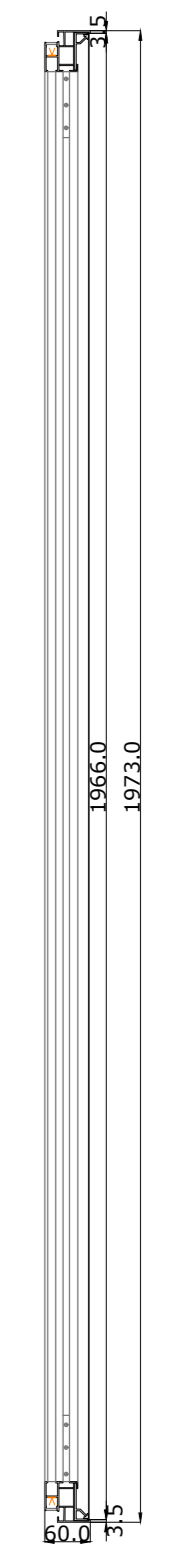

01 BLUEPRINT- CSB-HALO-EDGE-3.5 - 1.78

03 SECTION A'A - CSB-HALO-EDGE-3.5 - 1.78

02 ELEVATION A- CSB-HALO-EDGE-3.5 - 1.78

Disclaimer Genesis HTA
 This project is a technical guideline
 Genesis HTA is not responsible for the execution
 Execution should always be by a Certificated partner

	COMPANY: Genesis Home Technology Architects www.genesis-tech.eu	CREATED BY: Amanda Cunha and Renato Gomes	QUOTE: -----	REFERENCE: CBS-HALO-EDGE-3.5M-1.78	Company: Cinema Build Systems	BLUEPRINT: CBS-HALO-EDGE-3.5M-2.3-51.78	DATE: January 2023	SCALE: 1 10	Nº: 01
--	---	--	-----------------	---------------------------------------	----------------------------------	--	-----------------------	----------------	-----------