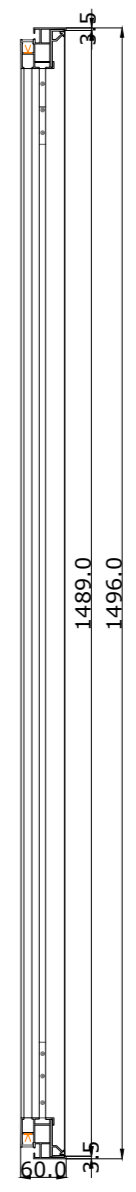

01 BLUEPRINT -CBS-HALO-EDGE-3.5 - 2.35

02 ELEVATION A-CBS-HALO-EDGE-3.5 - 2.35

03 SECTION A'A-CBS-HALO-EDGE-3.5 - 2.35

Disclaimer Genesis HTA  
 This project is a technical guideline  
 Genesis HTA is not responsible for the execution  
 Execution should always be by a Certificated partner

COMPANY:  
 Genesis Home Technology Architects  
 www.genesis-tech.eu

CREATED BY:  
 Amanda Cunha and Renato Gomes

QUOTE:  
 -----

REFERENCE:  
 CBS-HALO-EDGE-3.5M-2.37

Company:  
 Cinema Build Systems

BLUEPRINT:  
 CBS-HALO-EDGE-3.5M-2.35

DATE:  
 January 2023

SCALE:  
 1|10

Nº:  
 01