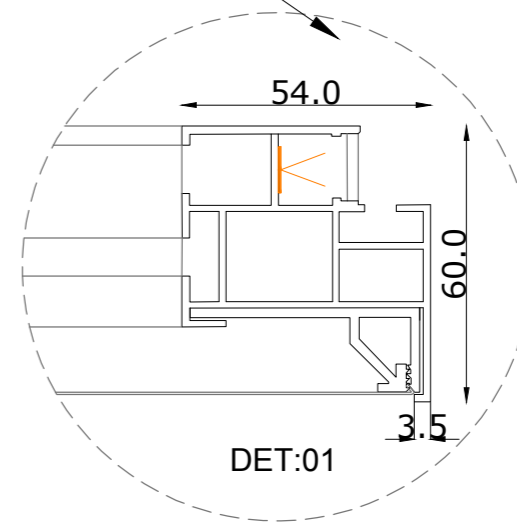

01 BLUEPRINT -CBS-HALO-EDGE-3.5 - 2.35

02 ELEVATION A-CBS-HALO-EDGE-3.5 - 2.35

03 SECTION A'A-CBS-HALO-EDGE-3.5 - 2.35

Disclaimer Genesis HTA  
 This project is a technical guideline  
 Genesis HTA is not responsible for the execution  
 Execution should always be by a Certificated partner

DATE:  
 January 2023

SCALE:  
 1|10

Nº:  
 01