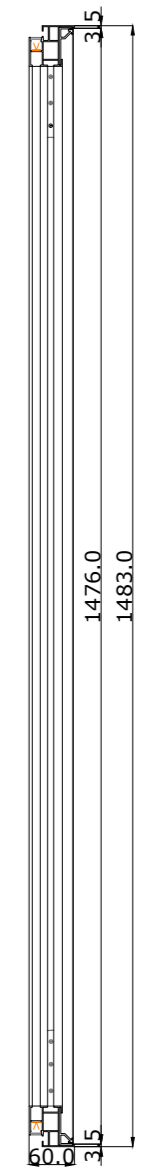

01 BLUEPRINT - CBS-HALO-EDGE-3.5 - 2.37

03 SECTION A'A-CBS-HALO-EDGE-3.5 - 2.37

02 ELEVATION A-CBS-HALO-EDGE-3.5 - 2.37

Disclaimer Genesis HTA
 This project is a technical guideline
 Genesis HTA is not responsible for the execution
 Execution should always be by a Certificated partner

| | | | | | | | | | |
|--|---|--|-----------------|---------------------------------------|----------------------------------|---------------------------------------|-----------------------|----------------|-----------|
| | COMPANY: Genesis Home Technology Architects www.genesis-tech.eu | CREATED BY: Amanda Cunha and Renato Gomes | QUOTE: ----- | REFERENCE: CBS-HALO-EDGE-3.5M-2.37 | Company: Cinema Build Systems | BLUEPRINT: CBS-HALO-EDGE-3.5M-2.37 | DATE: January 2023 | SCALE: 1 10 | Nº: 01 |
|--|---|--|-----------------|---------------------------------------|----------------------------------|---------------------------------------|-----------------------|----------------|-----------|