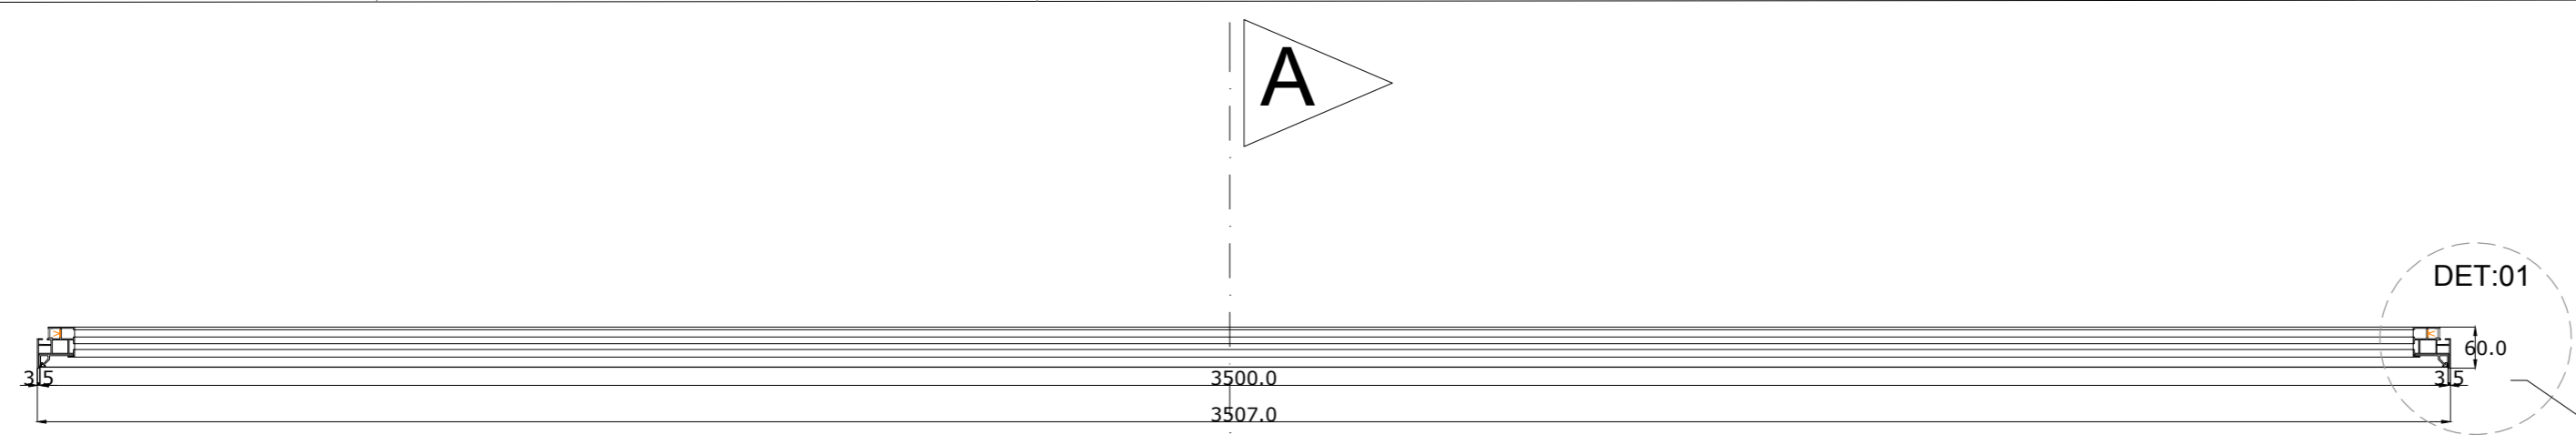

01 BLUEPRINT - CBS-HALO-EDGE-3.5 - 2.37

03 SECTION A'A-CBS-HALO-EDGE-3.5 - 2.37

02 ELEVATION A-CBS-HALO-EDGE-3.5 - 2.37

Disclaimer Genesis HTA
 This project is a technical guideline
 Genesis HTA is not responsible for the execution
 Execution should always be by a Certificated partner

| | | | | | | | | | |
|--|---|--|-----------------|---------------------------------------|----------------------------------|---------------------------------------|-----------------------|----------------|-----------|
| | COMPANY: Genesis Home Technology Architects www.genesis-tech.eu | CREATED BY: Amanda Cunha and Renato Gomes | QUOTE: ----- | REFERENCE: CBS-HALO-EDGE-3.5M-2.37 | Company: Cinema Build Systems | BLUEPRINT: CBS-HALO-EDGE-3.5M-2.37 | DATE: January 2023 | SCALE: 1 10 | Nº: 01 |
|--|---|--|-----------------|---------------------------------------|----------------------------------|---------------------------------------|-----------------------|----------------|-----------|