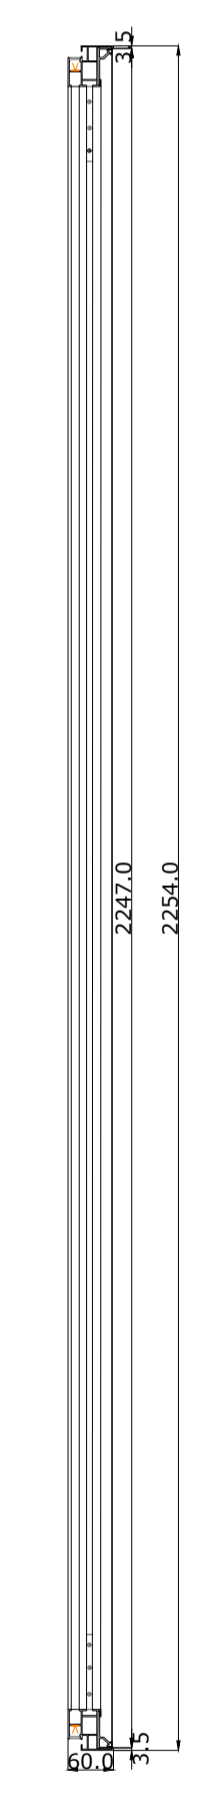

01 BLUEPRINT- CSB-HALO-EDGE-4.0 - 1.78

02 ELEVATION A- CSB-HALO-EDGE-4.0 - 1.78

03 SECTION A'A- CSB-HALO-EDGE-1.78

Disclaimer Genesis HTA
 This project is a technical guideline
 Genesis HTA is not responsible for the execution
 Execution should always be by a Certificated partner

DATE:
 January 2023

SCALE:
 1|10

Nº:
 01