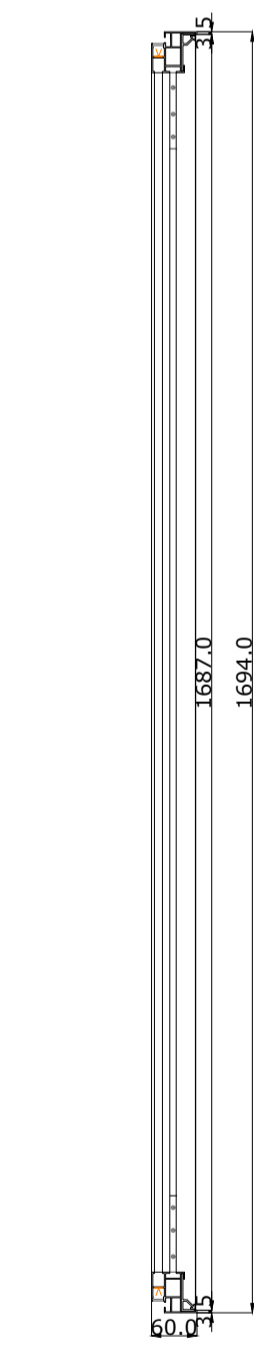

01 BLUEPRINT -CBS-HALO-EDGE-4.0 - 2.37

02 ELEVATION A -CBS-HALO-EDGE-4.0 - 2.37

03 SECTION A'A -CBS-HALO-EDGE-4.0 - 2.37

Disclaimer Genesis HTA
 This project is a technical guideline
 Genesis HTA is not responsible for the execution
 Execution should always be by a Certificated partner

DATE:
 January 2023

SCALE:
 1|10

Nº:
 01