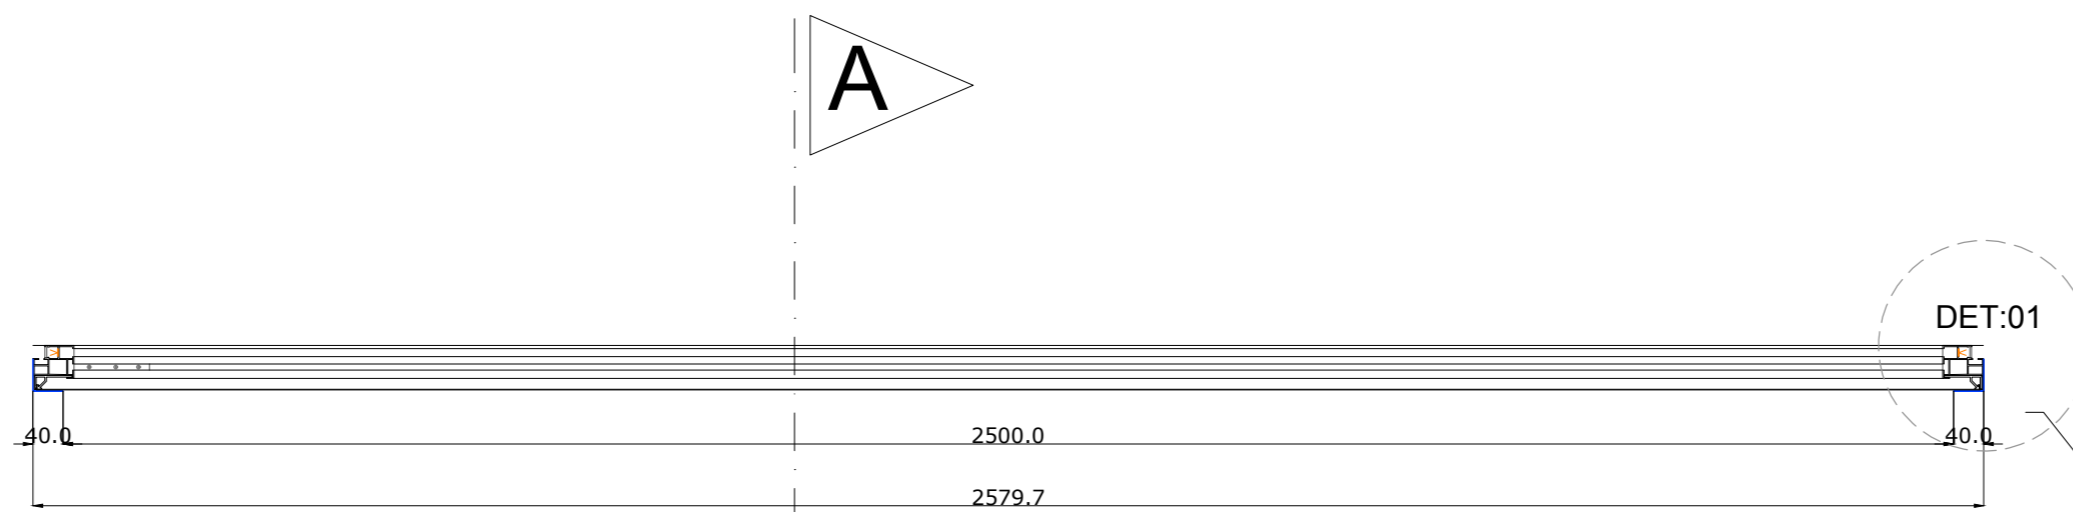

01 BLUEPRINT- CSB-HALO-SLIM-2.5 - 1.78

02 ELEVATION A- CSB-HALO-SLIM-2.5 - 1.78

03 SECTION A'A- CSB-HALO-SLIM-2.5 - 1.78

Disclaimer Genesis HTA
 This project is a technical guideline
 Genesis HTA is not responsible for the execution
 Execution should always be by a Certificated partner

	COMPANY: Genesis Home Technology Architects www.genesis-tech.eu	CREATED BY: Amanda Cunha and Renato Gomes	QUOTE: -----	REFERENCE: CBS-HALO-SLIM 2.5M-1.78	Company: Cinema Build Systems	BLUEPRINT: CBS-HALO-SLIM- 2.5M-2.35	DATE: January 2023	SCALE: 1 10	Nº: 01
--	---	--	-----------------	--	----------------------------------	---	-----------------------	----------------	------------------