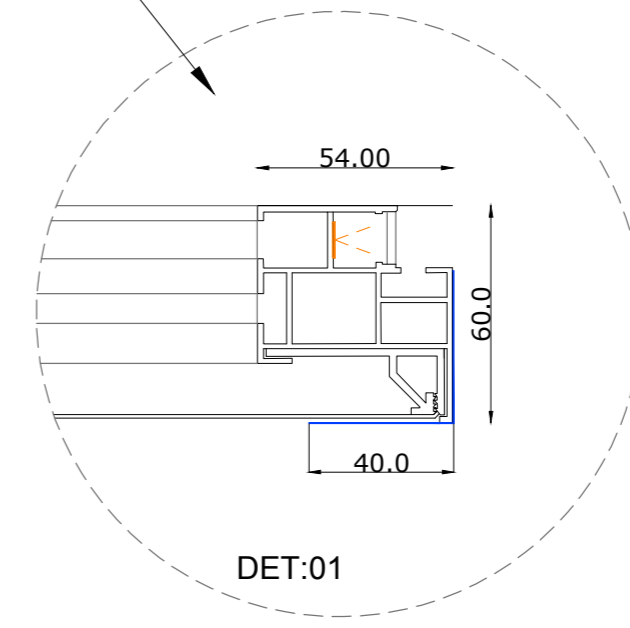

01 BLUEPRINT- CSB-HALO-SLIM-2.5 - 1.78

02 ELEVATION A- CSB-HALO-SLIM-2.5 - 1.78

03 SECTION A'A- CSB-HALO-SLIM-2.5 - 1.78

Disclaimer Genesis HTA
 This project is a technical guideline
 Genesis HTA is not responsible for the execution
 Execution should always be by a Certificated partner

	COMPANY: Genesis Home Technology Architects www.genesis-tech.eu	CREATED BY: Amanda Cunha and Renato Gomes	QUOTE: -----	REFERENCE: CBS-HALO-SLIM 2.5M-1.78	Company: Cinema Build Systems	BLUEPRINT: CBS-HALO-SLIM- 2.5M-2.35	DATE: January 2023	SCALE: 1 10	Nº: 01
--	---	--	-----------------	--	----------------------------------	---	-----------------------	----------------	------------------