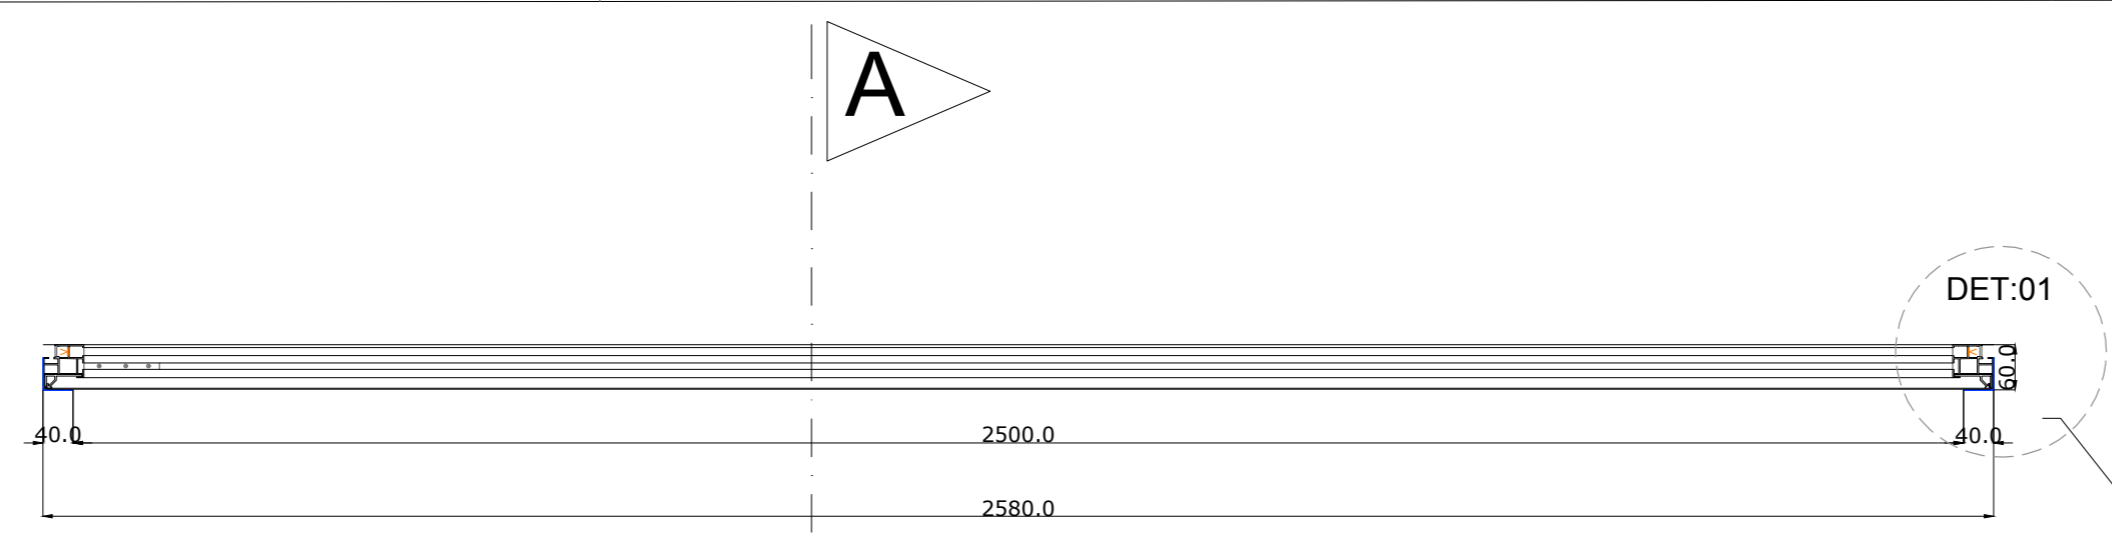

01 BLUEPRINT- CSB-HALO-SLIM-2.5 - 2.37

02 ELEVATION A - CSB-HALO-SLIM-2.5 - 2.37

03 SECTION A'A- CSB-HALO-SLIM-2.5 - 2.37

Disclaimer Genesis HTA
 This project is a technical guideline
 Genesis HTA is not responsible for the execution
 Execution should always be by a Certificated partner

COMPANY:
 Genesis Home Technology Architects
 www.genesis-tech.eu

CREATED BY:
 Amanda Cunha and Renato Gomes

QUOTE:

REFERENCE:
 CBS-HALO-SLIM
 2.5M-2.37

Company:
 Cinema Build Systems

BLUEPRINT:
 CBS-HALO-SLIM-
 2.5M-2.37

DATE:
 January 2023

SCALE:
 1|10

Nº:
 01