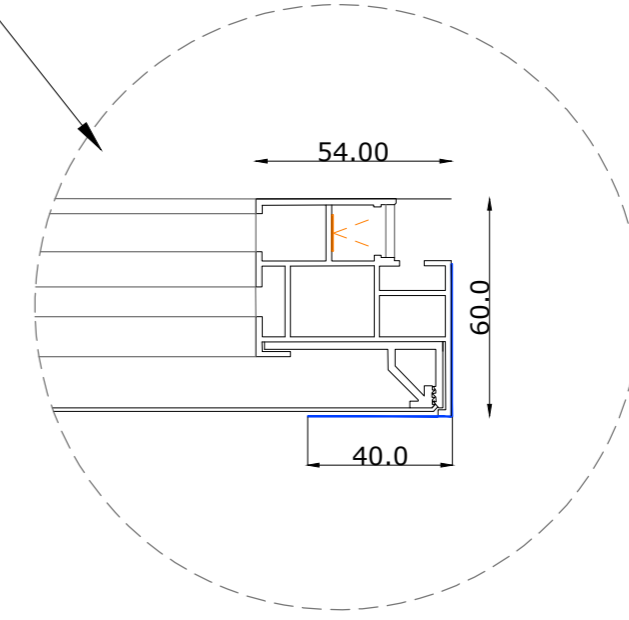

01 BLUEPRINT- CSB-HALO-SLIM-2.5 - 2.37

02 ELEVATION A - CSB-HALO-SLIM-2.5 - 2.37

03 SECTION A'A- CSB-HALO-SLIM-2.5 - 2.37

Disclaimer Genesis HTA
 This project is a technical guideline
 Genesis HTA is not responsible for the execution
 Execution should always be by a Certificated partner

DATE:
 January 2023

SCALE:
 1|10

Nº:
 01