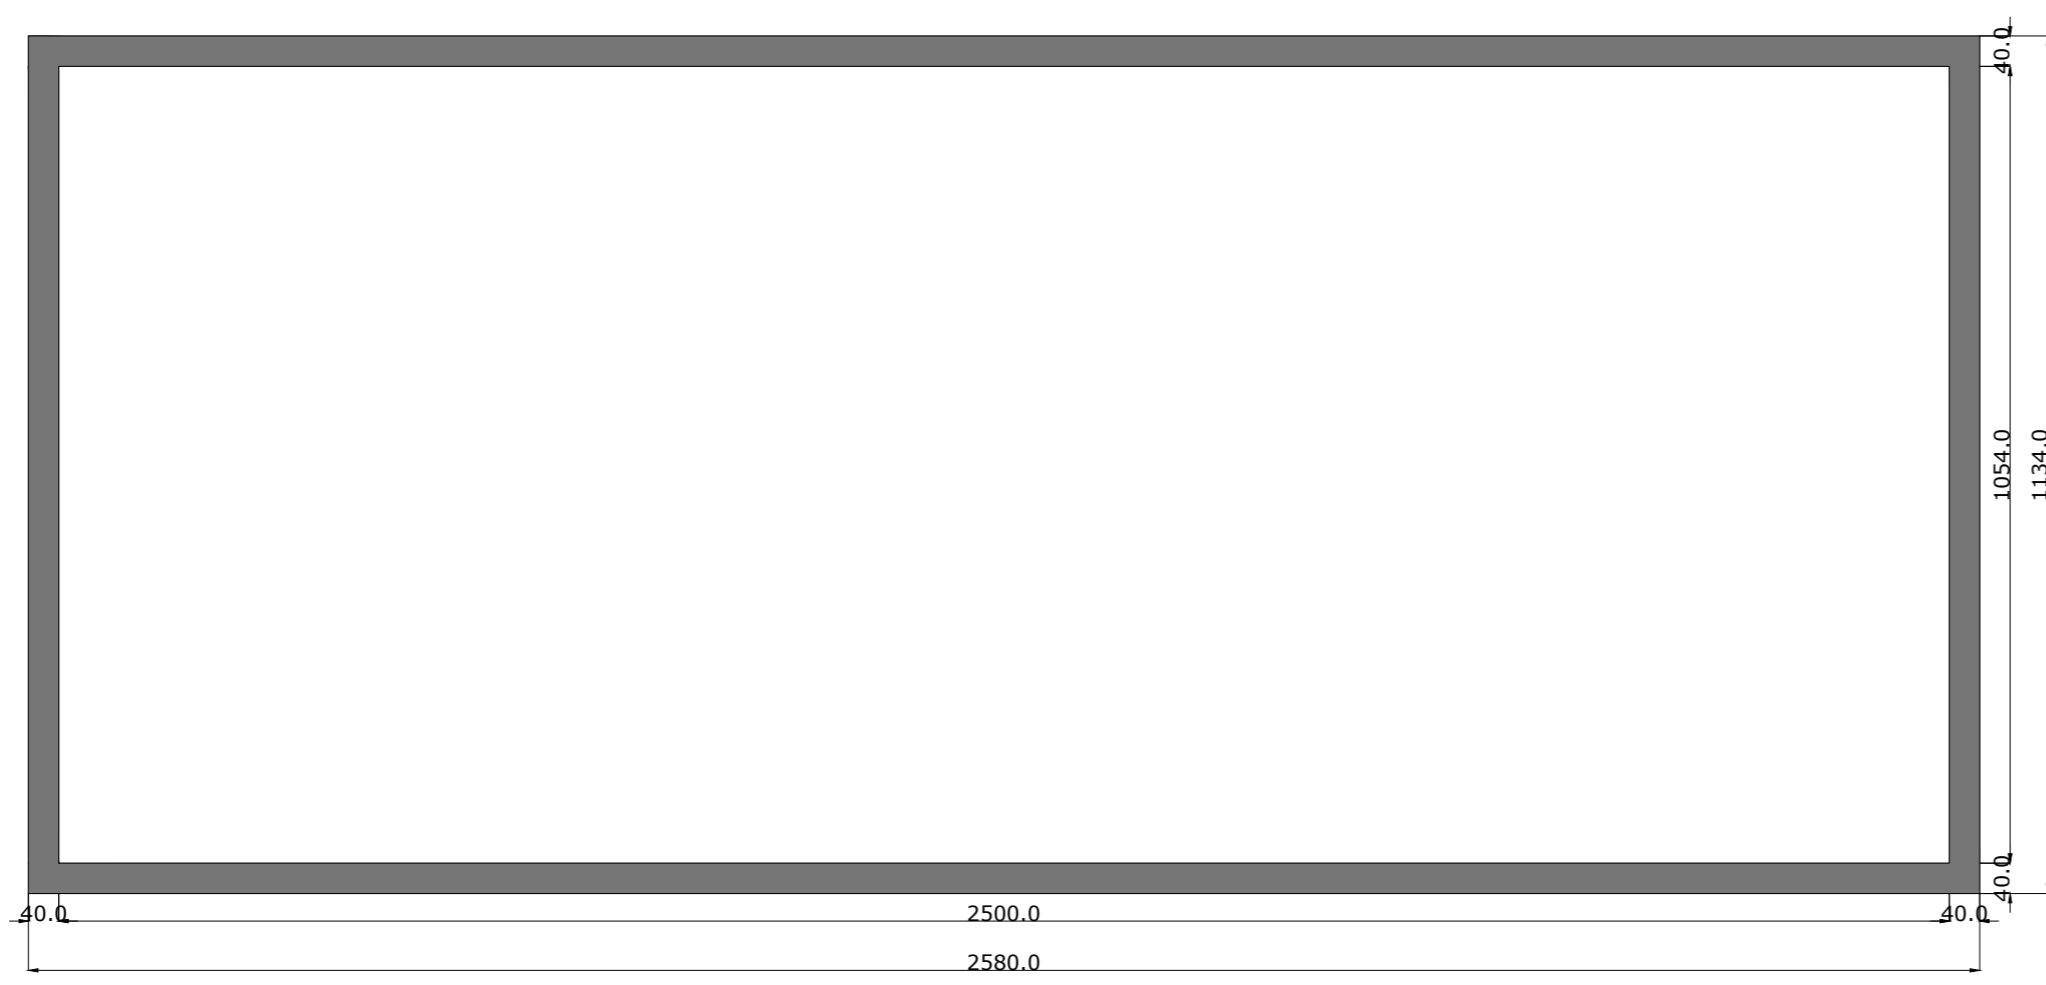

01 BLUEPRINT- CSB-HALO-SLIM-2.5 - 2.37

02 ELEVATION A - CSB-HALO-SLIM-2.5 - 2.37

03 SECTION A'A- CSB-HALO-SLIM-2.5 - 2.37

Disclaimer Genesis HTA
 This project is a technical guideline
 Genesis HTA is not responsible for the execution
 Execution should always be by a Certificated partner

DATE:
 January 2023

SCALE:
 1|10

Nº:
 01