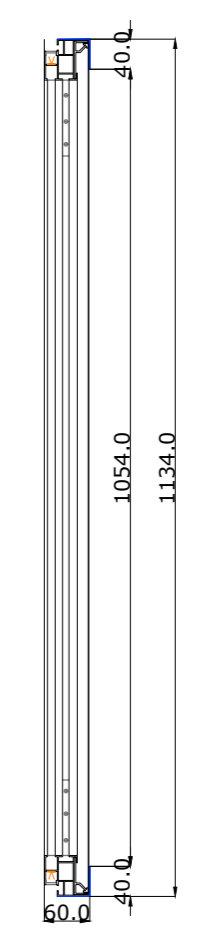

01 BLUEPRINT- CSB-HALO-SLIM-2.5 - 2.37

02 ELEVATION A - CSB-HALO-SLIM-2.5 - 2.37

03 SECTION A'A- CSB-HALO-SLIM-2.5 - 2.37

Disclaimer Genesis HTA
 This project is a technical guideline
 Genesis HTA is not responsible for the execution
 Execution should always be by a Certificated partner

COMPANY:
 Genesis Home Technology Architects
 www.genesis-tech.eu

CREATED BY:
 Amanda Cunha and Renato Gomes

QUOTE:

REFERENCE:
 CBS-HALO-SLIM
 2.5M-2.37

Company:
 Cinema Build Systems

BLUEPRINT:
 CBS-HALO-SLIM-
 2.5M-2.37

DATE:
 January 2023

SCALE:
 1|10

Nº:
 01