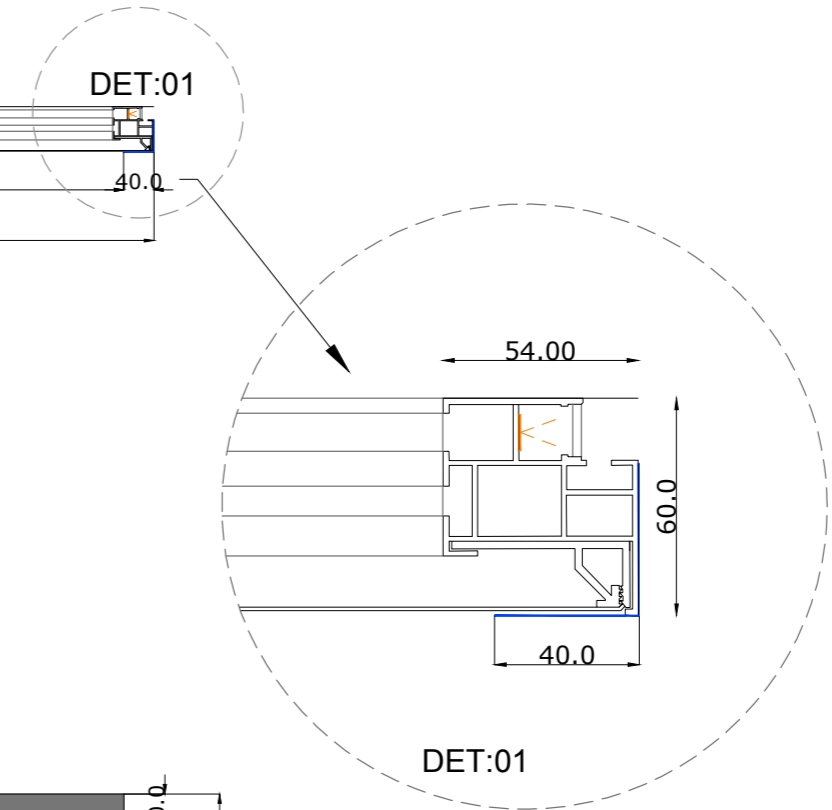

01 BLUEPRINT -CSB-HALO-SLIM-3.0 - 1.78

02 ELEVATION A- CSB-HALO-SLIM-3.0 - 1.78

03 SECTION A'A - CSB-HALO-SLIM-3.0 -1.78

Disclaimer Genesis HTA
 This project is a technical guideline
 Genesis HTA is not responsible for the execution
 Execution should always be by a Certificated partner

COMPANY:
 Genesis Home Technology Architects
 www.genesis-tech.eu

CREATED BY:
 Amanda Cunha and Renato Gomes

QUOTE:

REFERENCE:
 CBS-HALO-SLIM
 3.0M-1.78

Company:
 Cinema Build Systems

BLUEPRINT:
 CBS-HALO-SLIM-
 3.0M-1.78

DATE:
 January 2023

SCALE:
 1|10

Nº:
 01