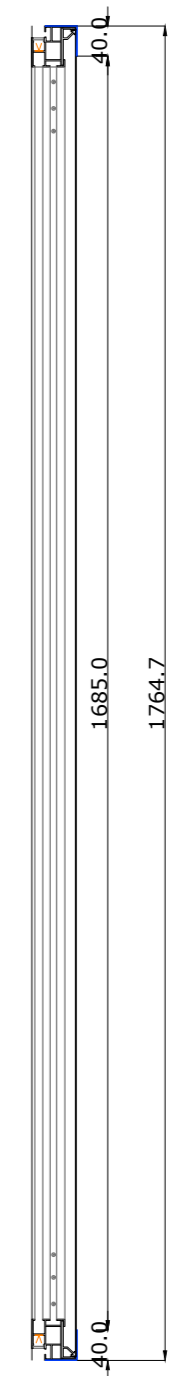

01 BLUEPRINT -CSB-HALO-SLIM-3.0 - 1.78

02 ELEVATION A- CSB-HALO-SLIM-3.0 - 1.78

03 SECTION A'A - CSB-HALO-SLIM-3.0 -1.78

Disclaimer Genesis HTA
 This project is a technical guideline
 Genesis HTA is not responsible for the execution
 Execution should always be by a Certificated partner

COMPANY:
 Genesis Home Technology Architects
 www.genesis-tech.eu

CREATED BY:
 Amanda Cunha and Renato Gomes

QUOTE:

REFERENCE:
 CBS-HALO-SLIM
 3.0M-1.78

Company:
 Cinema Build Systems

BLUEPRINT:
 CBS-HALO-SLIM-
 3.0M-1.78

DATE:
 January 2023

SCALE:
 1|10

Nº:
 01