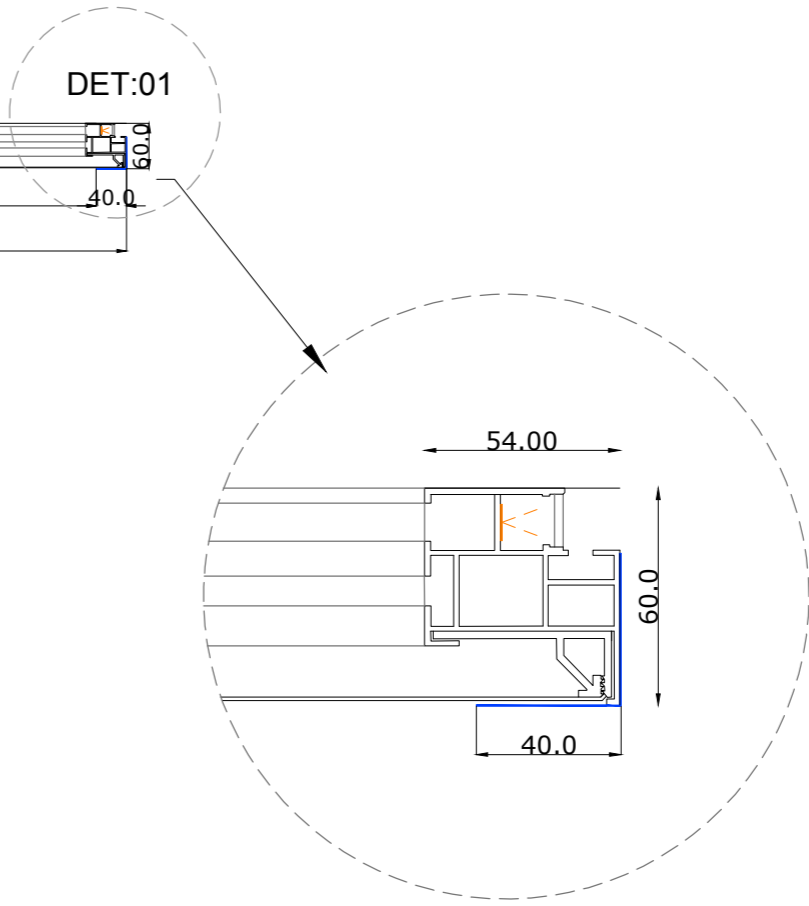

01 BLUEPRINT- CSB-HALO-SLIM-3.0 - 2.37

02 ELEVATION A- CSB-HALO-SLIM-3.0 - 2.37

03 SECTION A'A - CSB-HALO-SLIM-3.0 - 2.37

Disclaimer Genesis HTA  
 This project is a technical guideline  
 Genesis HTA is not responsible for the execution  
 Execution should always be by a Certificated partner

BLUEPRINT:  
 CBS-HALO-SLIM-  
 3.0M-2.37

DATE:  
 January 2023

SCALE:  
 1|10

Nº:  
 01