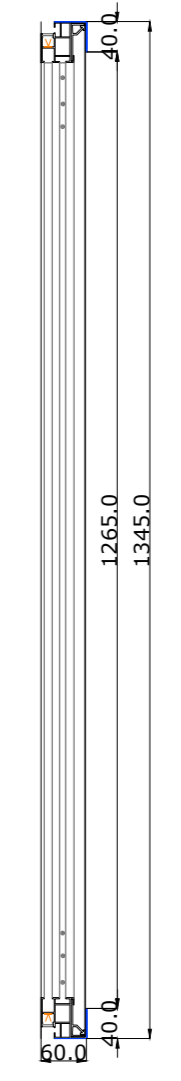

01 BLUEPRINT- CSB-HALO-SLIM-3.0 - 2.37

02 ELEVATION A- CSB-HALO-SLIM-3.0 - 2.37

03 SECTION A'A - CSB-HALO-SLIM-3.0 - 2.37

Disclaimer Genesis HTA  
 This project is a technical guideline  
 Genesis HTA is not responsible for the execution  
 Execution should always be by a Certificated partner

COMPANY:  
 Genesis Home Technology Architects  
 www.genesis-tech.eu

CREATED BY:  
 Amanda Cunha and Renato Gomes

QUOTE:  
 -----

REFERENCE:  
 CBS-HALO-SLIM  
 3.0M-2.37

Company:  
 Cinema Build Systems

BLUEPRINT:  
 CBS-HALO-SLIM-  
 3.0M-2.37

DATE:  
 January 2023

SCALE:  
 1|10

Nº:  
 01