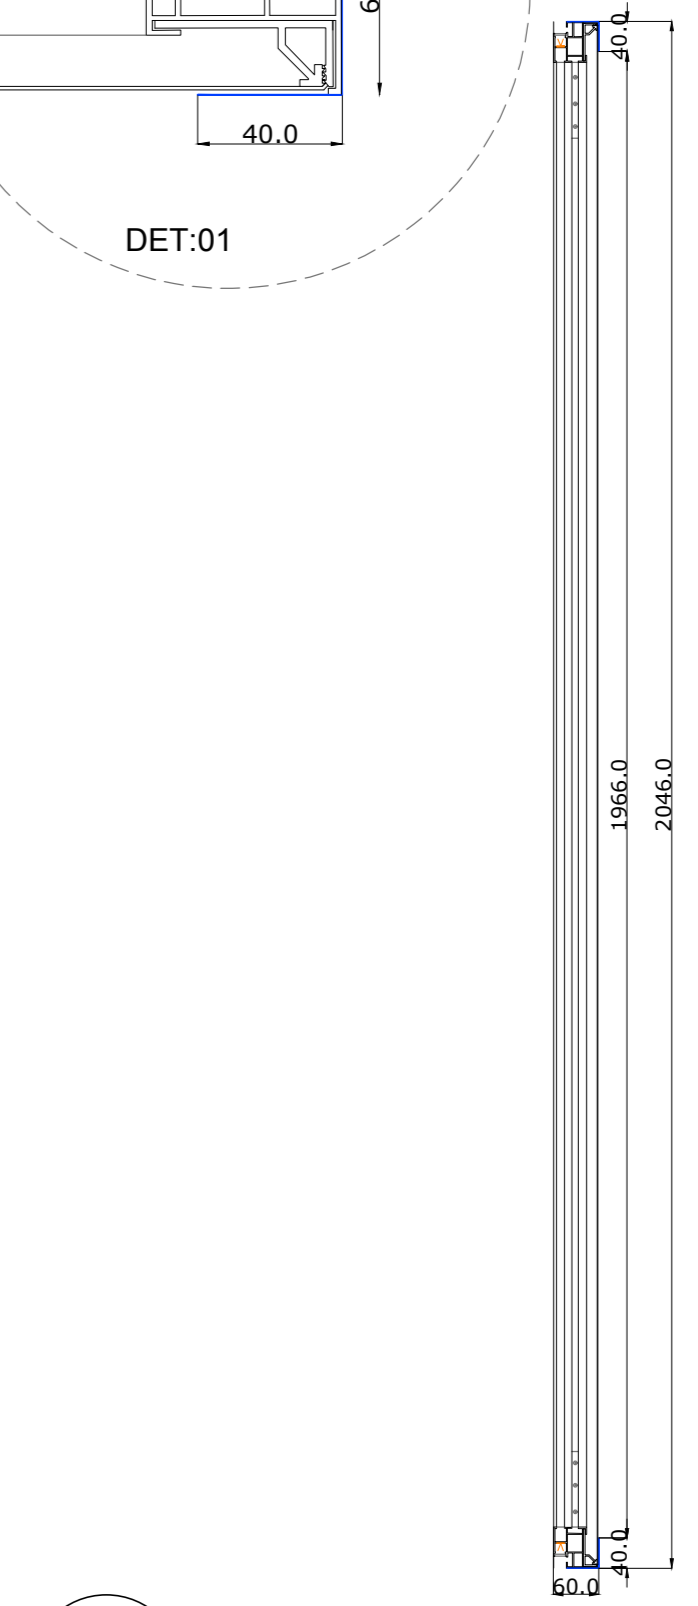

01 BLUEPRINT- CSB-HALO-SLIM-3.5 - 1.78

03 SECTION A'A - CSB-HALO-SLIM-3.5 - 1.78

02 ELEVATION A- CSB-HALO-SLIM-3.5 - 1.78

Disclaimer Genesis HTA
 This project is a technical guideline
 Genesis HTA is not responsible for the execution
 Execution should always be by a Certificated partner

	<p>COMPANY: Genesis Home Technology Architects www.genesis-tech.eu</p>	<p>CREATED BY: Amanda Cunha and Renato Gomes</p>	<p>QUOTE: -----</p>	<p>REFERENCE: CBS-HALO-SLIM 3.5M-1.78</p>	<p>Company: Cinema Build Systems</p>	<p>BLUEPRINT: CBS-HALO-SLIM- 3.5M-2.3-51.78</p>	<p>DATE: January 2023</p>	<p>SCALE: 1 10</p>	<p>Nº: 01</p>
--	--	--	-------------------------	---	--	---	-------------------------------	------------------------	--------------------------