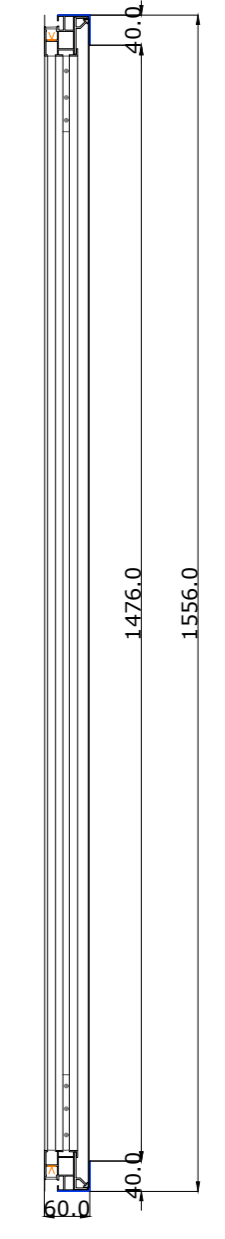

DET:01

01 BLUEPRINT - CSB-HALO-SLIM-3.5 - 2.37

02 ELEVATION A- CSB-HALO-SLIM-3.5 - 2.37

03 SECTION A'A- CSB-HALO-SLIM-3.5 - 2.37

Disclaimer Genesis HTA  
 This project is a technical guideline  
 Genesis HTA is not responsible for the execution  
 Execution should always be by a Certificated partner

COMPANY:  
 Genesis Home Technology Architects  
 www.genesis-tech.eu

CREATED BY:  
 Amanda Cunha and Renato Gomes

QUOTE:  
 -----

REFERENCE:  
 CBS-HALO-SLIM  
 3.5M-2.37

Company:  
 Cinema Build Systems

BLUEPRINT:  
 CBS-HALO-SLIM-  
 3.5M-2.37

DATE:  
 January 2023

SCALE:  
 1|10

Nº:  
 01