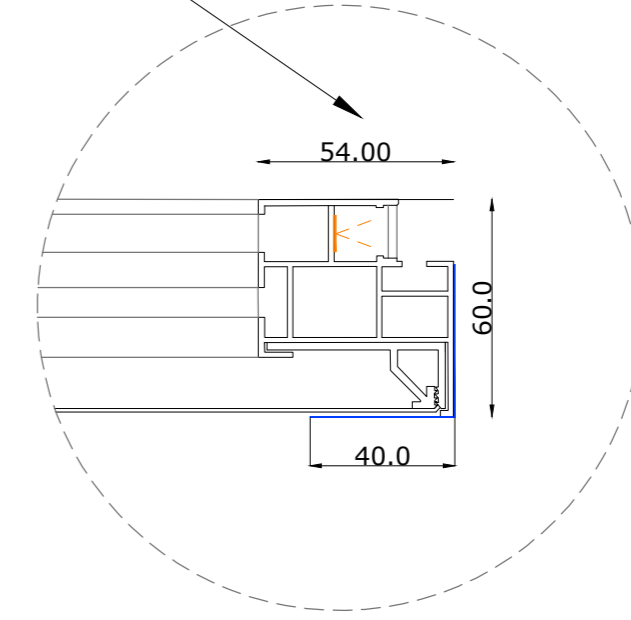

DET:01

01 BLUEPRINT - CSB-HALO-SLIM-3.5 - 2.37

02 ELEVATION A- CSB-HALO-SLIM-3.5 - 2.37

03 SECTION A'A- CSB-HALO-SLIM-3.5 - 2.37

Disclaimer Genesis HTA  
 This project is a technical guideline  
 Genesis HTA is not responsible for the execution  
 Execution should always be by a Certificated partner

BLUEPRINT:  
 CBS-HALO-SLIM-  
 3.5M-2.37

DATE:  
 January 2023

SCALE:  
 1|10

Nº:  
 01