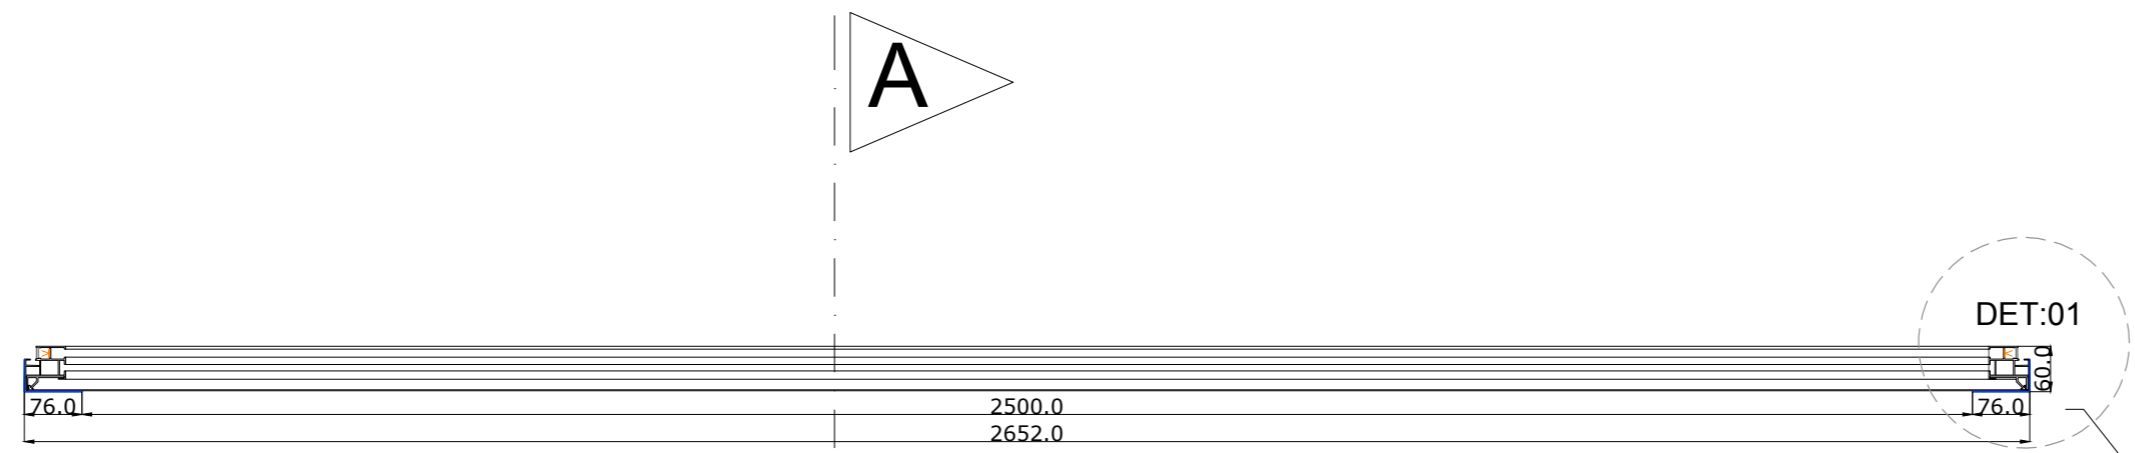

01 BLUEPRINT- CSB-HALO-WIDE-2.5 - 1.78

02 ELEVATION A- CSB-HALO-WIDE-2.5 - 1.78

03 SECTION A'A- CSB-HALO-WIDE-2.5 - 1.78

Disclaimer Genesis HTA
 This project is a technical guideline
 Genesis HTA is not responsible for the execution
 Execution should always be by a Certificated partner

DATE:
 January 2023

SCALE:
 1|10

Nº:
 01