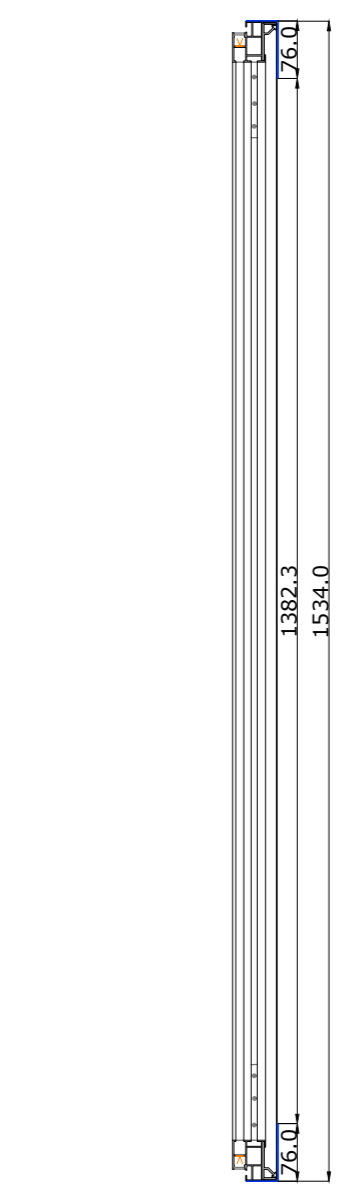

01 BLUEPRINT- CSB-HALO-WIDE-2.5 - 1.78

02 ELEVATION A- CSB-HALO-WIDE-2.5 - 1.78

03 SECTION A'A- CSB-HALO-WIDE-2.5 - 1.78

Disclaimer Genesis HTA
 This project is a technical guideline
 Genesis HTA is not responsible for the execution
 Execution should always be by a Certificated partner

DATE:
 January 2023

SCALE:
 1|10

Nº:
 01