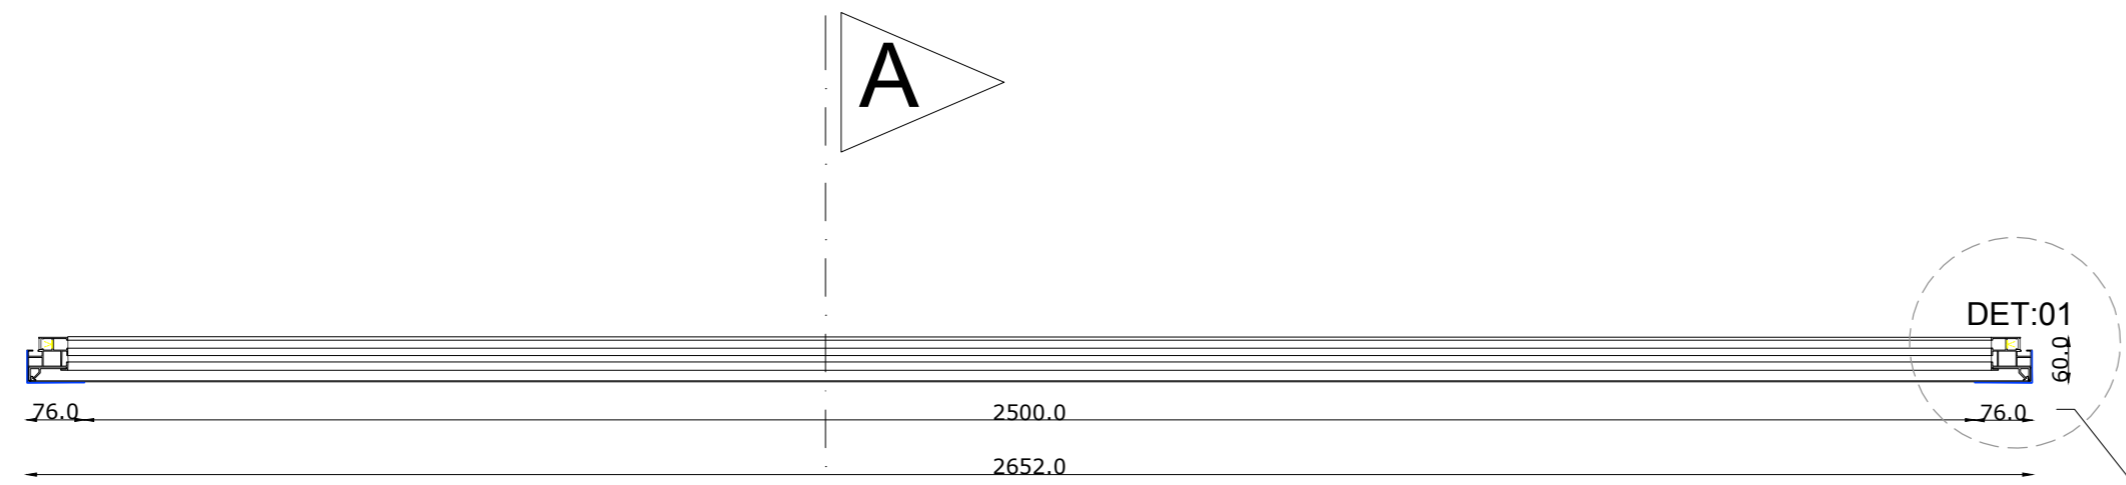

01 BLUEPRINT - CBS-HALO-WIDE-2.5 - 2.35

02 ELEVATION A- CBS-HALO-WIDE-2.5 - 2.35

03 SECTION A'A-CBS-HALO-WIDE-2.5 - 2.35

Disclaimer Genesis HTA
 This project is a technical guideline
 Genesis HTA is not responsible for the execution
 Execution should always be by a Certificated partner

COMPANY:
 Genesis Home Technology Architects
 www.genesis-tech.eu

CREATED BY:
 Amanda Cunha and Renato Gomes

QUOTE:

REFERENCE:
 CBS-HALO-SLIM
 2.5M-2.37

Company:
 Cinema Build Systems

BLUEPRINT:
 CBS-HALO-WIDE-
 2.5M-2.35

DATE:
 January 2023

SCALE:
 1|10

Nº:
 01