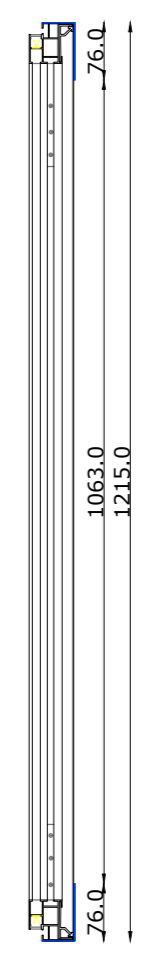

01 BLUEPRINT - CBS-HALO-WIDE-2.5 - 2.35

02 ELEVATION A- CBS-HALO-WIDE-2.5 - 2.35

03 SECTION A'A-CBS-HALO-WIDE-2.5 - 2.35

Disclaimer Genesis HTA
 This project is a technical guideline
 Genesis HTA is not responsible for the execution
 Execution should always be by a Certificated partner

COMPANY:
 Genesis Home Technology Architects
 www.genesis-tech.eu

CREATED BY:
 Amanda Cunha and Renato Gomes

QUOTE:

REFERENCE:
 CBS-HALO-SLIM
 2.5M-2.37

Company:
 Cinema Build Systems

BLUEPRINT:
 CBS-HALO-WIDE-
 2.5M-2.35

DATE:
 January 2023

SCALE:
 1|10

Nº:
 01