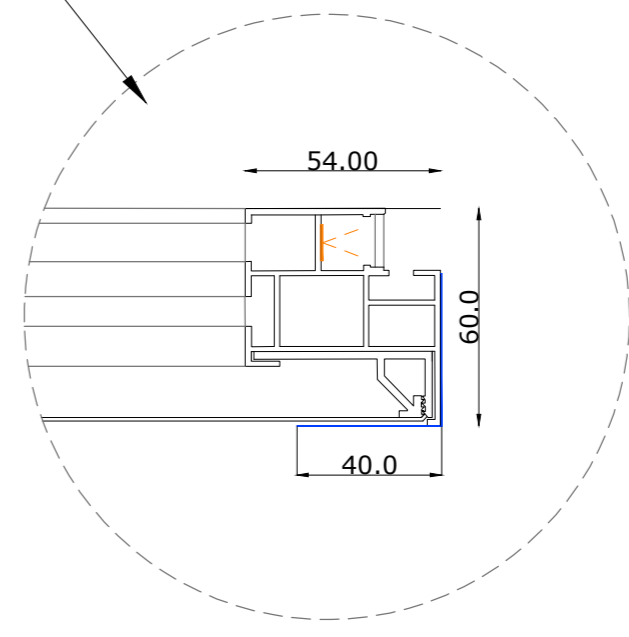

01 BLUEPRINT - CBS-HALO-WIDE-2.5 - 2.35

02 ELEVATION A- CBS-HALO-WIDE-2.5 - 2.35

03 SECTION A'A-CBS-HALO-WIDE-2.5 - 2.35

Disclaimer Genesis HTA
 This project is a technical guideline
 Genesis HTA is not responsible for the execution
 Execution should always be by a Certificated partner

COMPANY:
 Genesis Home Technology Architects
 www.genesis-tech.eu

CREATED BY:
 Amanda Cunha and Renato Gomes

QUOTE:

REFERENCE:
 CBS-HALO-SLIM
 2.5M-2.37

Company:
 Cinema Build Systems

BLUEPRINT:
 CBS-HALO-WIDE-
 2.5M-2.35

DATE:
 January 2023

SCALE:
 1|10

Nº:
 01