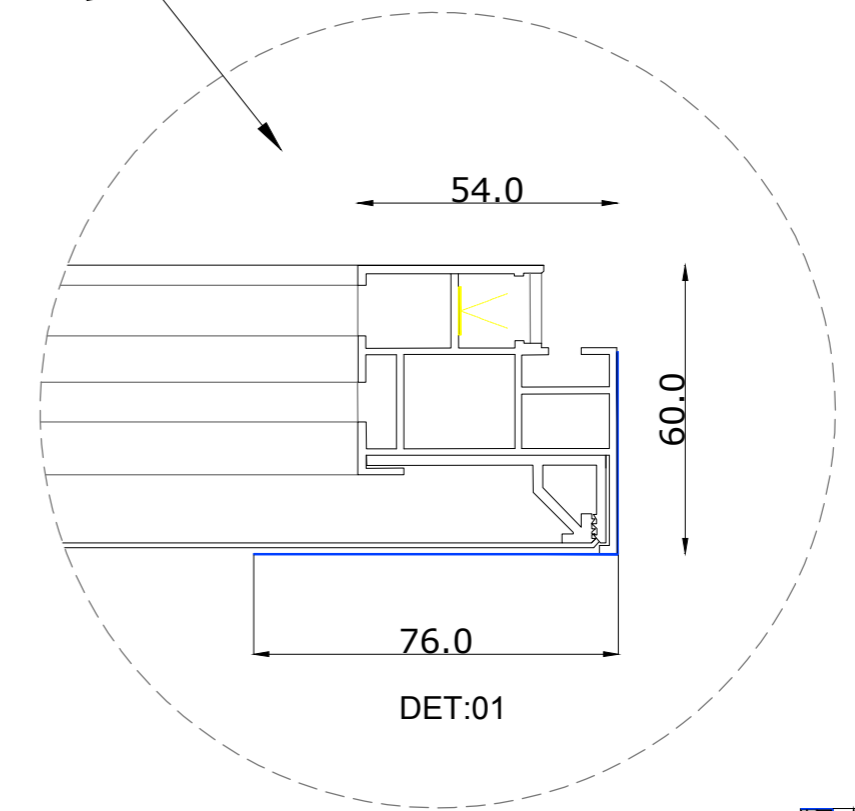

01 BLUEPRINT-CBS-HALO-WIDE- 2.5-2.37

DET:01

02 ELEVATION A -CBS-HALO-WIDE-2.5 - 2.37

03 SECTION A'A- CBS-HALO-WIDE-2.5 - 2.37

Disclaimer Genesis HTA  
 This project is a technical guideline  
 Genesis HTA is not responsible for the execution  
 Execution should always be by a Certificated partner

DATE:  
 January 2023

SCALE:  
 1|10

Nº:  
 01