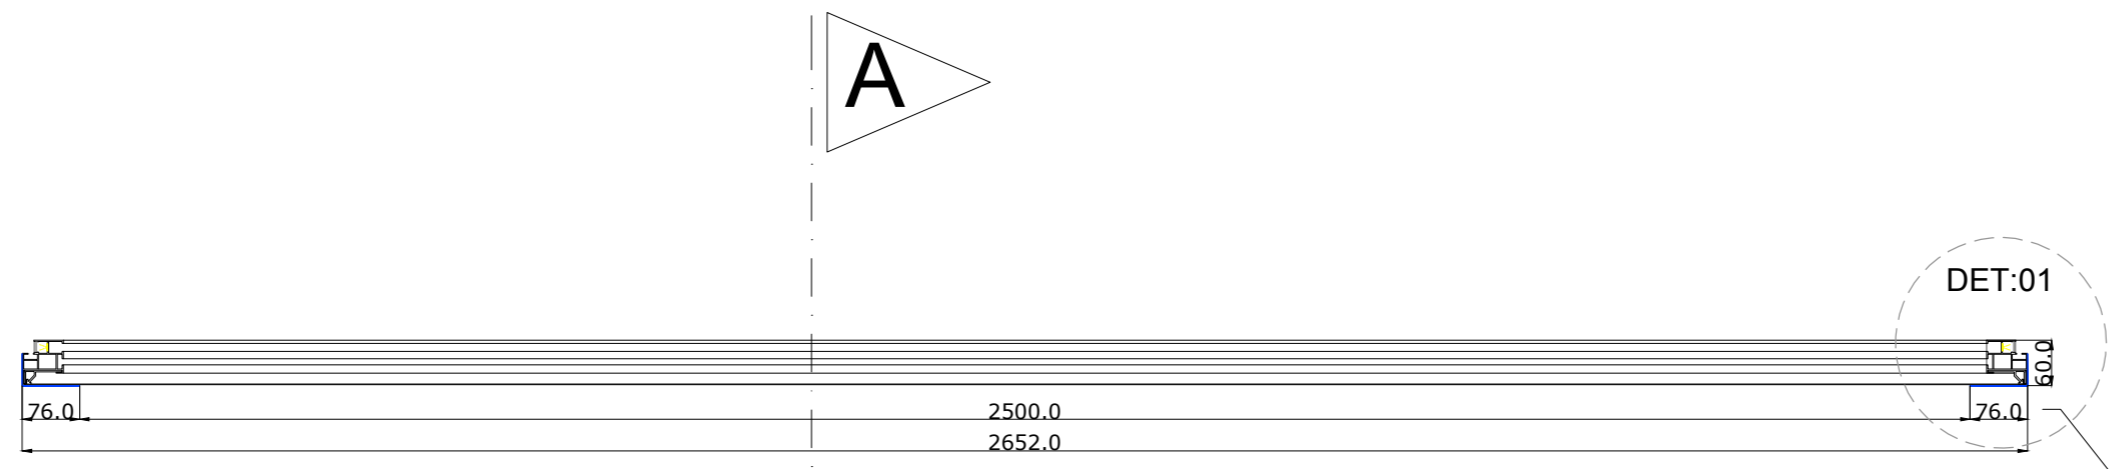

01 BLUEPRINT-CBS-HALO-WIDE- 2.5-2.37

DET:01

02 ELEVATION A -CBS-HALO-WIDE-2.5 - 2.37

03 SECTION A'A- CBS-HALO-WIDE-2.5 - 2.37

Disclaimer Genesis HTA  
 This project is a technical guideline  
 Genesis HTA is not responsible for the execution  
 Execution should always be by a Certificated partner

DATE:  
 January 2023

SCALE:  
 1|10

Nº:  
 01