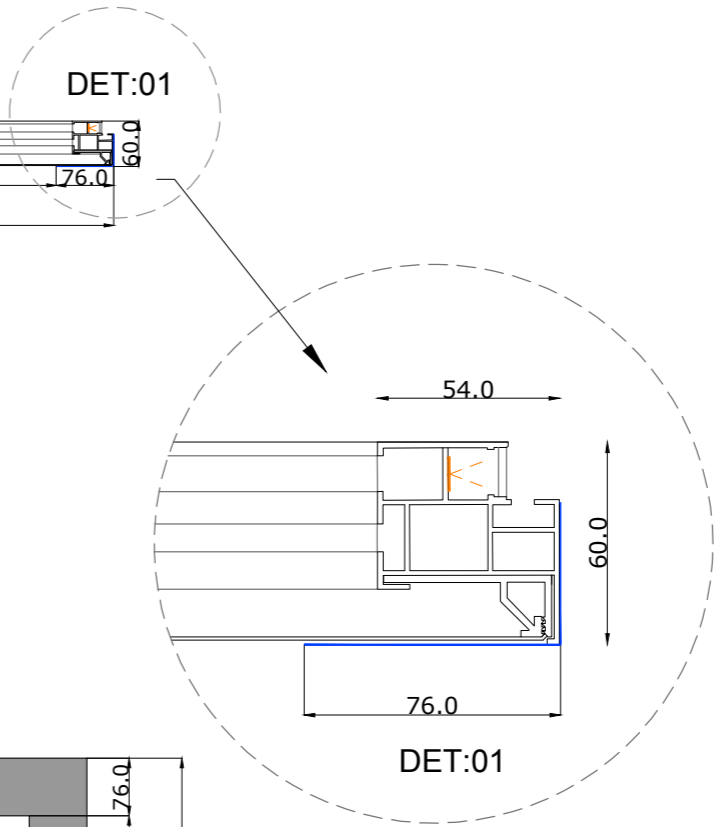

01 BLUEPRINT -CSB-HALO-WIDE-3.0 - 1.78

02 ELEVATION A- CSB-HALO-WIDE-3.0 - 1.78

03 SECTION A'A - CSB-HALO-WIDE-3.0 - 1.78

Disclaimer Genesis HTA
 This project is a technical guideline
 Genesis HTA is not responsible for the execution
 Execution should always be by a Certificated partner

COMPANY:
 Genesis Home Technology Architects
 www.genesis-tech.eu

CREATED BY:
 Amanda Cunha and Renato Gomes

QUOTE:

REFERENCE:
 CBS-HALO-SLIM
 3.0M-1.78

Company:
 Cinema Build Systems

BLUEPRINT:
 CBS-HALO-SLIM-
 3.0M-1.78

DATE:
 January 2023

SCALE:
 1|10

Nº:
 01