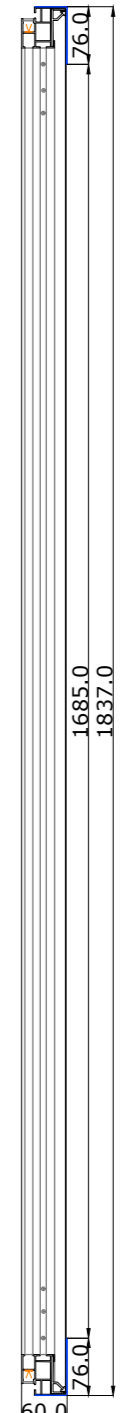

01 BLUEPRINT -CSB-HALO-WIDE-3.0 - 1.78

02 ELEVATION A- CSB-HALO-WIDE-3.0 - 1.78

03 SECTION A'A - CSB-HALO-WIDE-3.0 - 1.78

Disclaimer Genesis HTA
 This project is a technical guideline
 Genesis HTA is not responsible for the execution
 Execution should always be by a Certificated partner

COMPANY:
 Genesis Home Technology Architects
 www.genesis-tech.eu

CREATED BY:
 Amanda Cunha and Renato Gomes

QUOTE:

REFERENCE:
 CBS-HALO-SLIM
 3.0M-1.78

Company:
 Cinema Build Systems

BLUEPRINT:
 CBS-HALO-SLIM-
 3.0M-1.78

DATE:
 January 2023

SCALE:
 1|10

Nº:
 01