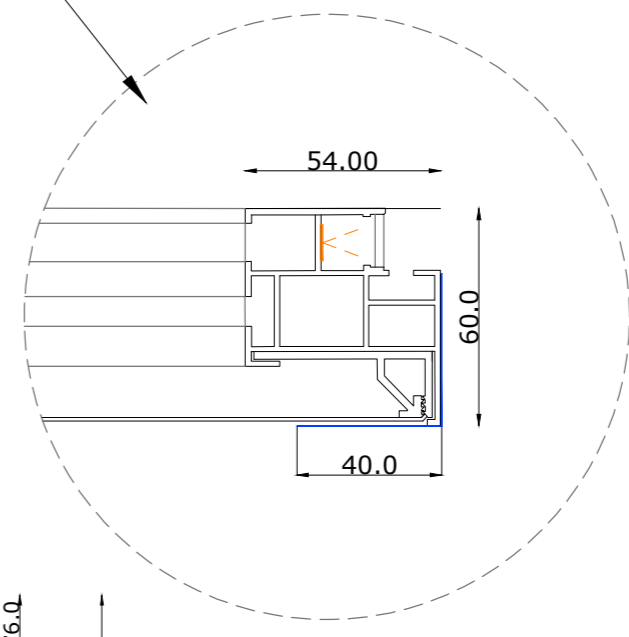

01 BLUEPRINT -CBS-HALO-WIDE--3.0 - 2.35

02 ELEVATION A-CBS-HALO-WIDE--3.0 - 2.35

03 SECTION A'A - CBS-HALO-WIDE--3.0 - 2.35

Disclaimer Genesis HTA
 This project is a technical guideline
 Genesis HTA is not responsible for the execution
 Execution should always be by a Certificated partner

DATE:
 January 2023

SCALE:
 1|10

Nº:
 01