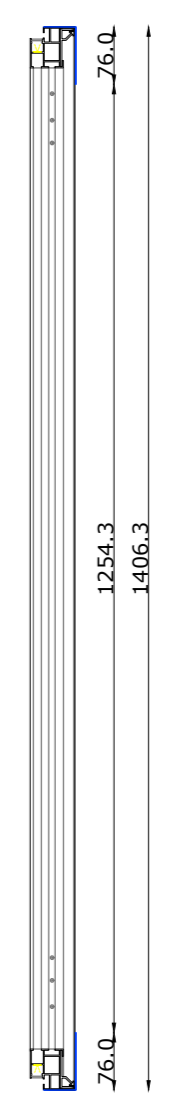

01 BLUEPRINT -CBS-HALO-WIDE--3.0 - 2.35

02 ELEVATION A-CBS-HALO-WIDE--3.0 - 2.35

03 SECTION A'A - CBS-HALO-WIDE--3.0 - 2.35

Disclaimer Genesis HTA
 This project is a technical guideline
 Genesis HTA is not responsible for the execution
 Execution should always be by a Certificated partner

COMPANY:
 Genesis Home Technology Architects
 www.genesis-tech.eu

CREATED BY:
 Amanda Cunha and Renato Gomes

QUOTE:

REFERENCE:
 CBS-HALO-WIDE-
 3.0M-2.35

Company:
 Cinema Build Systems

BLUEPRINT:
 CBS-HALO-WIDE-
 3.0M-2.35

DATE:
 January 2023

SCALE:
 1|10

Nº:
 01