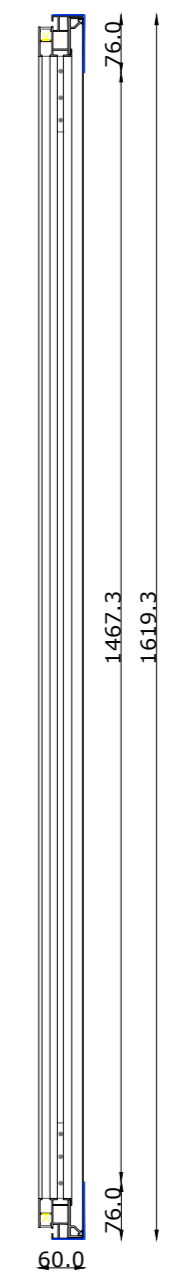

01 BLUEPRINT -CBS-HALO-WIDE-3.5 - 2.35

02 ELEVATION A-CBS-HALO-WIDE-3.5 - 2.35

03 SECTION A'A-CBS-HALO-WIDE-3.5 - 2.35

Disclaimer Genesis HTA
 This project is a technical guideline
 Genesis HTA is not responsible for the execution
 Execution should always be by a Certificated partner

COMPANY:
 Genesis Home Technology Architects
 www.genesis-tech.eu

CREATED BY:
 Amanda Cunha and Renato Gomes

QUOTE:

REFERENCE:
 CBS-HALO-WIDE-3.5M-2.37

Company:
 Cinema Build Systems

BLUEPRINT:
 CBS-HALO-WIDE-3.5M-2.35

DATE:
 January 2023

SCALE:
 1|10

Nº:
 01