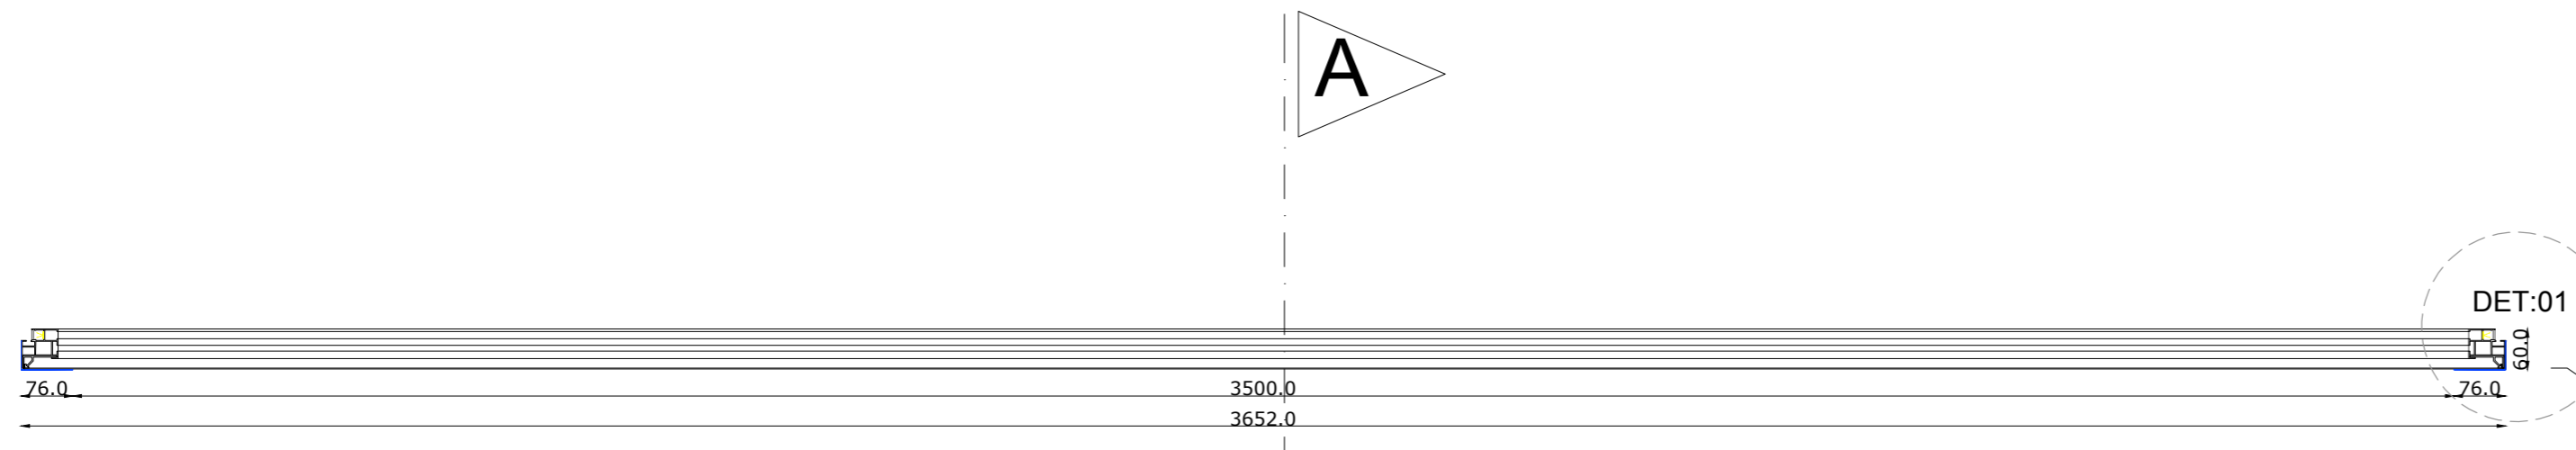

01 BLUEPRINT -CBS-HALO-WIDE-3.5 - 2.35

02 ELEVATION A-CBS-HALO-WIDE-3.5 - 2.35

03 SECTION A'A-CBS-HALO-WIDE-3.5 - 2.35

Disclaimer Genesis HTA
 This project is a technical guideline
 Genesis HTA is not responsible for the execution
 Execution should always be by a Certificated partner

DATE:
 January 2023

SCALE:
 1|10

Nº:
 01