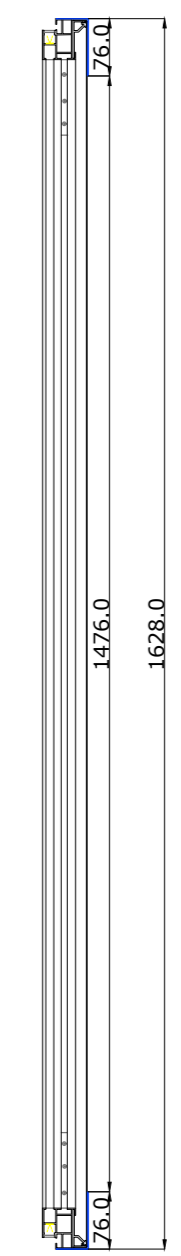

01 BLUEPRINT - CBS-HALO-WIDE-3.5 - 2.37

02 ELEVATION A-CBS-HALO-WIDE-3.5 - 2.37

03 SECTION A'A-CBS-HALO-WIDE-3.5 - 2.37

Disclaimer Genesis HTA  
 This project is a technical guideline  
 Genesis HTA is not responsible for the execution  
 Execution should always be by a Certificated partner

COMPANY:  
 Genesis Home Technology Architects  
 www.genesis-tech.eu

CREATED BY:  
 Amanda Cunha and Renato Gomes

QUOTE:  
 -----

REFERENCE:  
 CBS-HALO-WIDE-3.5M-2.37

Company:  
 Cinema Build Systems

BLUEPRINT:  
 CBS-HALO-WIDE-3.5M-2.37

DATE:  
 January 2023

SCALE:  
 1|10

Nº:  
 01