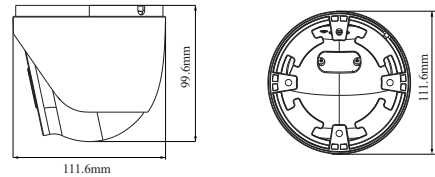

Dimensions

Unit: mm

Specifications

Product	LUM-820-IP-TM
Resolution	3840 x 2160
Shutter Speed	1s - 1/1000000s
Min. Illumination	0.015 lux, AGC ON; 0 lux with IR
Lens	2.8 - 12mm
Aperture	F1.4
Field of View	Horizontal: 97° - 32°/Vertical: 57° - 18°/Diagonal: 115° - 36°
IR Range	30 - 50m
Wide Dynamic Range	120dB
BLC	Yes
HLC	Yes
Digital Noise Reduction	Yes
Angle Adjustment	Pan: 0° - 360°/Tilt: 0° - 80°/Rotation: 0° - 360°
Video Compression	H.265+/H.265/H.264+/H.264
Main Stream	H.265(+): 3840 x 2160 30fps H.264(+): 3840 x 2160 30fps H.265(+): 3072 x 2048 30fps H.264(+): 3072 x 2048 30fps H.265(+): 2592 x 1944 30fps H.264(+): 2592 x 1944 30fps H.265(+): 2592 x 1520 30fps H.264(+): 2590 x 1520 30fps H.265(+): 2560 x 1440 30fps H.264(+): 2560 x 1440 30fps H.265(+): 2304 x 1296 30fps H.264(+): 2304 x 1296 30fps H.265(+): 1920 x 1080 30fps H.264(+): 1920 x 1080 30fps H.265(+): 1280 x 720 30fps H.264(+): 1280 x 720 30fps
Sub & Third Stream	H.264: 704 x 480 (30fps)
Fourth Stream	H.265: 1920 x 1080 30fps H.264: 1920 x 1080 30fps MJPEG: 1920 x 1080 30fps H.265: 1280 x 720 30fps H.264: 1280 x 720 30fps MJPEG: 1280 x 720 30fps
Audio & Alarm	Built-in microphone Audio input
Storage	Built-in micro SD card slot/Up to 256GB
Reset Button	Yes
ONVIF Compliance NDAA Compliant	Yes/Yes
Basic Event	Motion Detection/SD Card Full/SD Card Error
AI Event	Line Crossing/Region Intrusion/Region Entrance/Region Exit/Target Counting
AI Category	Human/Motor Vehicle/Non-motor Vehicle
Protection	IP67
Power Supply	DC12V/PoE
CVBS Output	No
Power Consumption	< 9W
Operating Temperature & Humidity	-22 F - 140F (-30 C - 60C) Less than 95% (non-condensing)
Dimensions & Weight	111.6mm x 99.6mm, 0.67KG (1.48lbs)
Certifications	ETL Listed, CE, FCC